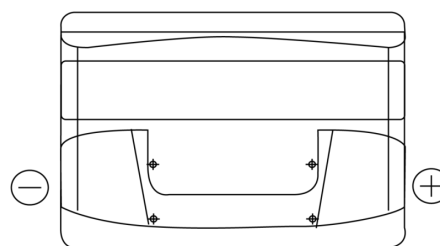

**Product overview**

Batteries for Cars

**Technica TB802**

Part number	TB802
Technology	Flooded
EAN/GTIN	3661024054652
Voltage	12 V
Capacity	80.0 Ah
CCA	700 A
Length	315 mm
Width	175 mm
Height	175 mm
Box size	LB4
Polarity	ETN 0
Terminal Type	EN taper post
Hold Down	B13
Weights (subject of variation)	17.80 kg

**Polarity**

**Terminal Type**

Positive Terminal

Negative Terminal

**Hold Down**

Design, features and specifications are subject to change without notice. We disclaim any representation or warranty, express or implied, concerning the data or recommendations, and in no event shall be liable for any loss or damage claimed to have arisen as a result. Some products may not be available in your local market.