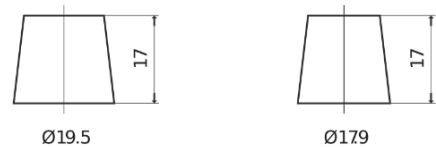

**Product overview**

Batteries for Cars

**Technica TB800**

Part number	TB800
Technology	Flooded
EAN/GTIN	3661024056465
Voltage	12 V
Capacity	80.0 Ah
CCA	640 A
Length	315 mm
Width	175 mm
Height	190 mm
Box size	L04
Polarity	ETN 0
Terminal Type	EN taper post
Hold Down	B13
Weights (subject of variation)	19.00 kg

**Polarity**

**Terminal Type**

Positive Terminal

Negative Terminal

**Hold Down**

Design, features and specifications are subject to change without notice. We disclaim any representation or warranty, express or implied, concerning the data or recommendations, and in no event shall be liable for any loss or damage claimed to have arisen as a result. Some products may not be available in your local market.