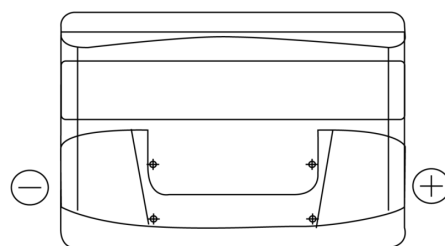

**Product overview**

Batteries for Cars

**Technica TB800**

Part number	TB800
Technology	Flooded
EAN/GTIN	3661024056465
Voltage	12 V
Capacity	80.0 Ah
CCA	640 A
Length	315 mm
Width	175 mm
Height	190 mm
Box size	L04
Polarity	ETN 0
Terminal Type	EN taper post
Hold Down	B13
Weights (subject of variation)	19.00 kg

**Polarity**

**Terminal Type**

Positive Terminal

Negative Terminal

**Hold Down**

Design, features and specifications are subject to change without notice. We disclaim any representation or warranty, express or implied, concerning the data or recommendations, and in no event shall be liable for any loss or damage claimed to have arisen as a result. Some products may not be available in your local market.