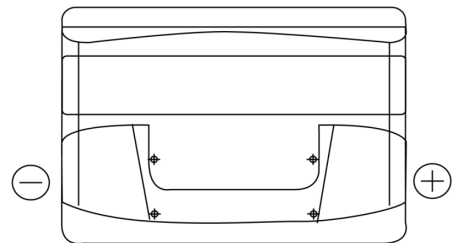

**Product overview**

Batteries for Cars

**Technica TB800**

Part number	TB800
Technology	Flooded
EAN/GTIN	3661024056465
Voltage	12 V
Capacity	80.0 Ah
CCA	640 A
Length	315 mm
Width	175 mm
Height	190 mm
Box size	L04
Polarity	ETN 0
Terminal Type	EN taper post
Hold Down	B13
Weights (subject of variation)	19.00 kg

**Polarity**

**Terminal Type**

Positive Terminal

Negative Terminal

**Hold Down**

Design, features and specifications are subject to change without notice. We disclaim any representation or warranty, express or implied, concerning the data or recommendations, and in no event shall be liable for any loss or damage claimed to have arisen as a result. Some products may not be available in your local market.