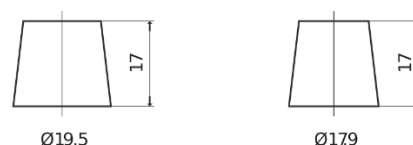

**Product overview**

Batteries for Cars

**Plus CB621**

Part number	CB621
Technology	Flooded
EAN/GTIN	3661024014540
Voltage	12 V
Capacity	62.0 Ah
CCA	540 A
Length	242 mm
Width	175 mm
Height	190 mm
Box size	L02
Polarity	ETN 1
Terminal Type	EN taper post
Hold Down	B13
Weights (subject of variation)	14.20 kg

**Polarity**

**Terminal Type**

Positive Terminal

Negative Terminal

**Hold Down**

Design, features and specifications are subject to change without notice. We disclaim any representation or warranty, express or implied, concerning the data or recommendations, and in no event shall be liable for any loss or damage claimed to have arisen as a result. Some products may not be available in your local market.