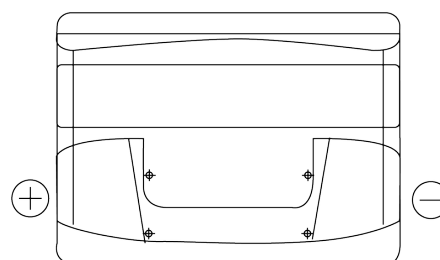

**Product overview**

Batteries for Cars

**Plus CB621**

Part number	CB621
Technology	Flooded
EAN/GTIN	3661024014540
Voltage	12 V
Capacity	62.0 Ah
CCA	540 A
Length	242 mm
Width	175 mm
Height	190 mm
Box size	L02
Polarity	ETN 1
Terminal Type	EN taper post
Hold Down	B13
Weights (subject of variation)	14.20 kg

**Polarity**

**Terminal Type**

Positive Terminal

Negative Terminal

**Hold Down**

Design, features and specifications are subject to change without notice. We disclaim any representation or warranty, express or implied, concerning the data or recommendations, and in no event shall be liable for any loss or damage claimed to have arisen as a result. Some products may not be available in your local market.