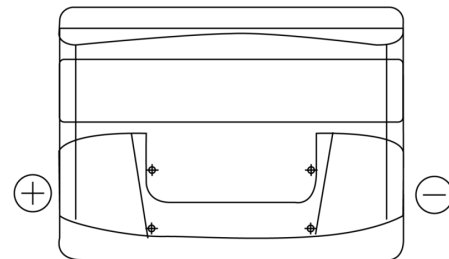

Product overview

Batteries for Cars

Plus CB621

Part number	CB621
Technology	Flooded
EAN/GTIN	3661024014540
Voltage	12 V
Capacity	62.0 Ah
CCA	540 A
Length	242 mm
Width	175 mm
Height	190 mm
Box size	L02
Polarity	ETN 1
Terminal Type	EN taper post
Hold Down	B13
Weights (subject of variation)	14.20 kg

Polarity

Terminal Type

Positive Terminal

Negative Terminal

Hold Down

Design, features and specifications are subject to change without notice. We disclaim any representation or warranty, express or implied, concerning the data or recommendations, and in no event shall be liable for any loss or damage claimed to have arisen as a result. Some products may not be available in your local market.