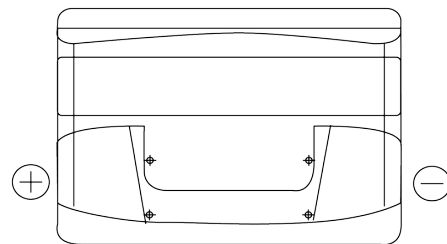

Product overview

Batteries for Cars

Technica TB741

Part number	TB741
Technology	Flooded
EAN/GTIN	3661024054560
Voltage	12 V
Capacity	74.0 Ah
CCA	680 A
Length	278 mm
Width	175 mm
Height	190 mm
Box size	L03
Polarity	ETN 1
Terminal Type	EN taper post
Hold Down	B13
Weights (subject of variation)	16.60 kg

Polarity

Terminal Type

Positive Terminal

Negative Terminal

Hold Down

Design, features and specifications are subject to change without notice. We disclaim any representation or warranty, express or implied, concerning the data or recommendations, and in no event shall be liable for any loss or damage claimed to have arisen as a result. Some products may not be available in your local market.