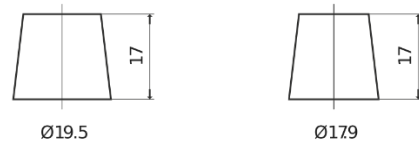

Product overview

Batteries for Cars

Technica TB741

Part number	TB741
Technology	Flooded
EAN/GTIN	3661024054560
Voltage	12 V
Capacity	74.0 Ah
CCA	680 A
Length	278 mm
Width	175 mm
Height	190 mm
Box size	L03
Polarity	ETN 1
Terminal Type	EN taper post
Hold Down	B13
Weights (subject of variation)	16.60 kg

Polarity

Terminal Type

Positive Terminal

Negative Terminal

Hold Down

Design, features and specifications are subject to change without notice. We disclaim any representation or warranty, express or implied, concerning the data or recommendations, and in no event shall be liable for any loss or damage claimed to have arisen as a result. Some products may not be available in your local market.