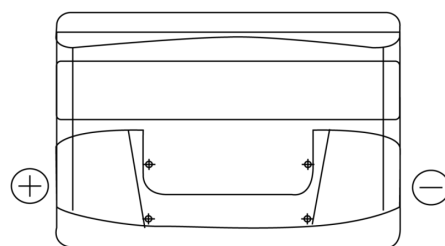

Product overview

Batteries for Cars

Technica TB741

Part number	TB741
Technology	Flooded
EAN/GTIN	3661024054560
Voltage	12 V
Capacity	74.0 Ah
CCA	680 A
Length	278 mm
Width	175 mm
Height	190 mm
Box size	L03
Polarity	ETN 1
Terminal Type	EN taper post
Hold Down	B13
Weights (subject of variation)	16.60 kg

Polarity

Terminal Type

Positive Terminal

Negative Terminal

Hold Down

Design, features and specifications are subject to change without notice. We disclaim any representation or warranty, express or implied, concerning the data or recommendations, and in no event shall be liable for any loss or damage claimed to have arisen as a result. Some products may not be available in your local market.