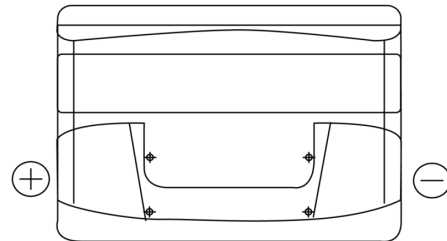

**Product overview**

Batteries for Cars

**Technica TB741**

Part number	TB741
Technology	Flooded
EAN/GTIN	3661024054560
Voltage	12 V
Capacity	74.0 Ah
CCA	680 A
Length	278 mm
Width	175 mm
Height	190 mm
Box size	L03
Polarity	ETN 1
Terminal Type	EN taper post
Hold Down	B13
Weights (subject of variation)	16.60 kg

**Polarity**

**Terminal Type**

Positive Terminal

Negative Terminal

**Hold Down**

Design, features and specifications are subject to change without notice. We disclaim any representation or warranty, express or implied, concerning the data or recommendations, and in no event shall be liable for any loss or damage claimed to have arisen as a result. Some products may not be available in your local market.