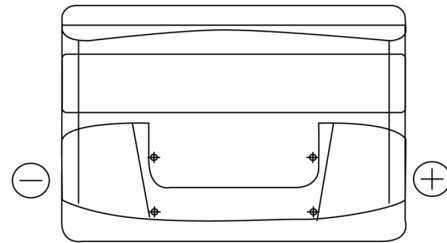

Product overview

Batteries for Cars

Technica TB740

Part number	TB740
Technology	Flooded
EAN/GTIN	3661024054553
Voltage	12 V
Capacity	74.0 Ah
CCA	680 A
Length	278 mm
Width	175 mm
Height	190 mm
Box size	L03
Polarity	ETN 0
Terminal Type	EN taper post
Hold Down	B13
Weights (subject of variation)	16.60 kg

Polarity

Terminal Type

Positive Terminal

Negative Terminal

Hold Down

Design, features and specifications are subject to change without notice. We disclaim any representation or warranty, express or implied, concerning the data or recommendations, and in no event shall be liable for any loss or damage claimed to have arisen as a result. Some products may not be available in your local market.