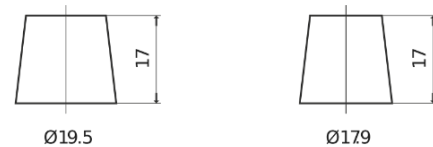

**Product overview**

Batteries for Cars

**Technica TB712**

Part number	TB712
Technology	Flooded
EAN/GTIN	3661024054645
Voltage	12 V
Capacity	71.0 Ah
CCA	670 A
Length	278 mm
Width	175 mm
Height	175 mm
Box size	LB3
Polarity	ETN 0
Terminal Type	EN taper post
Hold Down	B13
Weights (subject of variation)	15.30 kg

**Polarity**

**Terminal Type**

Positive Terminal

Negative Terminal

**Hold Down**

Design, features and specifications are subject to change without notice. We disclaim any representation or warranty, express or implied, concerning the data or recommendations, and in no event shall be liable for any loss or damage claimed to have arisen as a result. Some products may not be available in your local market.