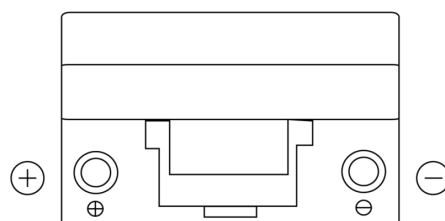

Product overview

Batteries for Cars

Technica TB705

Part number	TB705
Technology	Flooded
EAN/GTIN	3661024054447
Voltage	12 V
Capacity	70.0 Ah
CCA	540 A
Length	270 mm
Width	173 mm
Height	222 mm
Box size	D26
Polarity	ETN 1
Terminal Type	EN taper post
Hold Down	Korean B1+B6
Weights (subject of variation)	16.10 kg

Polarity

Terminal Type

Positive Terminal

Negative Terminal

Hold Down

Design, features and specifications are subject to change without notice. We disclaim any representation or warranty, express or implied, concerning the data or recommendations, and in no event shall be liable for any loss or damage claimed to have arisen as a result. Some products may not be available in your local market.