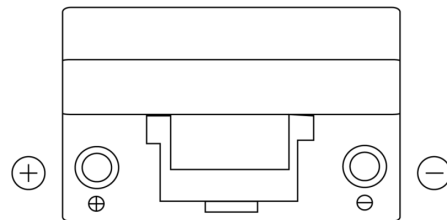

**Product overview**

Batteries for Cars

**Technica TB705**

Part number	TB705
Technology	Flooded
EAN/GTIN	3661024054447
Voltage	12 V
Capacity	70.0 Ah
CCA	540 A
Length	270 mm
Width	173 mm
Height	222 mm
Box size	D26
Polarity	ETN 1
Terminal Type	EN taper post
Hold Down	Korean B1+B6
Weights (subject of variation)	16.10 kg

**Polarity**

**Terminal Type**

**Hold Down**

Design, features and specifications are subject to change without notice. We disclaim any representation or warranty, express or implied, concerning the data or recommendations, and in no event shall be liable for any loss or damage claimed to have arisen as a result. Some products may not be available in your local market.