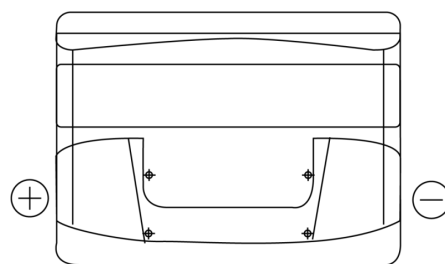

**Product overview**

Batteries for Cars

**Technica TB621**

Part number	TB621
Technology	Flooded
EAN/GTIN	3661024054546
Voltage	12 V
Capacity	62.0 Ah
CCA	540 A
Length	242 mm
Width	175 mm
Height	190 mm
Box size	L02
Polarity	ETN 1
Terminal Type	EN taper post
Hold Down	B13
Weights (subject of variation)	14.20 kg

**Polarity**

**Terminal Type**

Positive Terminal

Negative Terminal

**Hold Down**

Design, features and specifications are subject to change without notice. We disclaim any representation or warranty, express or implied, concerning the data or recommendations, and in no event shall be liable for any loss or damage claimed to have arisen as a result. Some products may not be available in your local market.