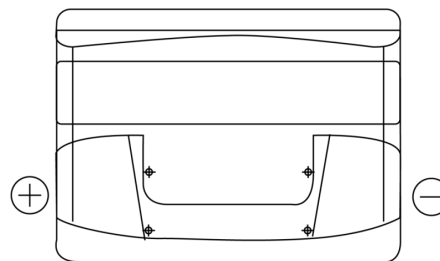

Product overview

Batteries for Cars

Technica TB621

Part number	TB621
Technology	Flooded
EAN/GTIN	3661024054546
Voltage	12 V
Capacity	62.0 Ah
CCA	540 A
Length	242 mm
Width	175 mm
Height	190 mm
Box size	L02
Polarity	ETN 1
Terminal Type	EN taper post
Hold Down	B13
Weights (subject of variation)	14.20 kg

Polarity

Terminal Type

Hold Down

Design, features and specifications are subject to change without notice. We disclaim any representation or warranty, express or implied, concerning the data or recommendations, and in no event shall be liable for any loss or damage claimed to have arisen as a result. Some products may not be available in your local market.