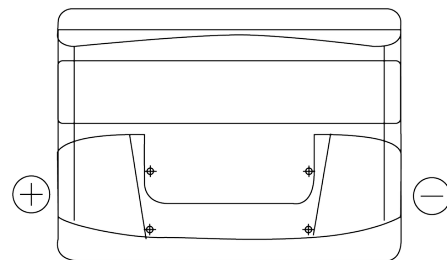

**Product overview**

Batteries for Cars

**Technica TB621**

Part number	TB621
Technology	Flooded
EAN/GTIN	3661024054546
Voltage	12 V
Capacity	62.0 Ah
CCA	540 A
Length	242 mm
Width	175 mm
Height	190 mm
Box size	L02
Polarity	ETN 1
Terminal Type	EN taper post
Hold Down	B13
Weights (subject of variation)	14.20 kg

**Polarity**

**Terminal Type**

Positive Terminal

Negative Terminal

**Hold Down**

Design, features and specifications are subject to change without notice. We disclaim any representation or warranty, express or implied, concerning the data or recommendations, and in no event shall be liable for any loss or damage claimed to have arisen as a result. Some products may not be available in your local market.