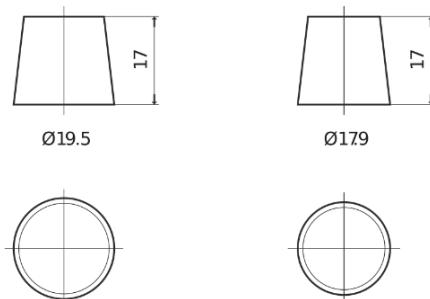

**Product overview**

Batteries for Cars

**Technica TB621**

Part number	TB621
Technology	Flooded
EAN/GTIN	3661024054546
Voltage	12 V
Capacity	62.0 Ah
CCA	540 A
Length	242 mm
Width	175 mm
Height	190 mm
Box size	L02
Polarity	ETN 1
Terminal Type	EN taper post
Hold Down	B13
Weights (subject of variation)	14.20 kg

**Polarity**

**Terminal Type**

Positive Terminal

Negative Terminal

**Hold Down**

Design, features and specifications are subject to change without notice. We disclaim any representation or warranty, express or implied, concerning the data or recommendations, and in no event shall be liable for any loss or damage claimed to have arisen as a result. Some products may not be available in your local market.