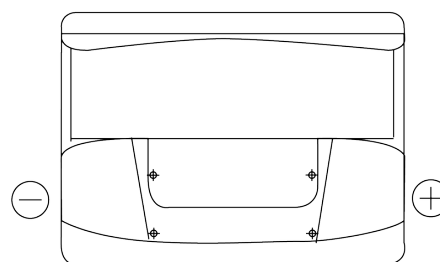

**Product overview**

Batteries for Cars

**Technica TB620**

Part number	TB620
Technology	Flooded
EAN/GTIN	3661024054539
Voltage	12 V
Capacity	62.0 Ah
CCA	540 A
Length	242 mm
Width	175 mm
Height	190 mm
Box size	L02
Polarity	ETN 0
Terminal Type	EN taper post
Hold Down	B13
Weights (subject of variation)	14.20 kg

**Polarity**

**Terminal Type**

Positive Terminal

Negative Terminal

**Hold Down**

Design, features and specifications are subject to change without notice. We disclaim any representation or warranty, express or implied, concerning the data or recommendations, and in no event shall be liable for any loss or damage claimed to have arisen as a result. Some products may not be available in your local market.