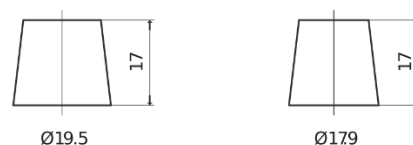

**Product overview**

Batteries for Cars

**Technica TB620**

Part number	TB620
Technology	Flooded
EAN/GTIN	3661024054539
Voltage	12 V
Capacity	62.0 Ah
CCA	540 A
Length	242 mm
Width	175 mm
Height	190 mm
Box size	L02
Polarity	ETN 0
Terminal Type	EN taper post
Hold Down	B13
Weights (subject of variation)	14.20 kg

**Polarity**

**Terminal Type**

Positive Terminal

Negative Terminal

**Hold Down**

Design, features and specifications are subject to change without notice. We disclaim any representation or warranty, express or implied, concerning the data or recommendations, and in no event shall be liable for any loss or damage claimed to have arisen as a result. Some products may not be available in your local market.