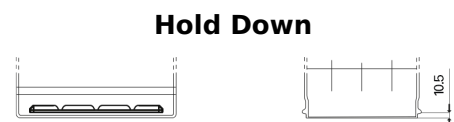

**Product overview**

Batteries for Cars

**Technica TB604**

Part number	TB604
Technology	Flooded
EAN/GTIN	3661024054416
Voltage	12 V
Capacity	60.0 Ah
CCA	480 A
Length	230 mm
Width	173 mm
Height	222 mm
Box size	D23
Polarity	ETN 0
Terminal Type	EN taper post
Hold Down	Korean B1
Weights (subject of variation)	14.60 kg