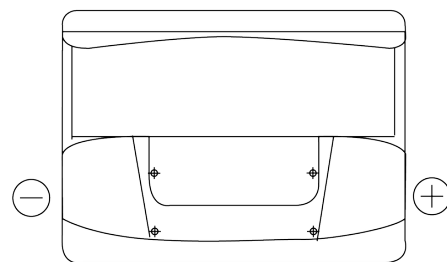

Product overview

Batteries for Cars

Technica TB602

Part number	TB602
Technology	Flooded
EAN/GTIN	3661024054638
Voltage	12 V
Capacity	60.0 Ah
CCA	540 A
Length	242 mm
Width	175 mm
Height	175 mm
Box size	LB2
Polarity	ETN 0
Terminal Type	EN taper post
Hold Down	B13
Weights (subject of variation)	12.90 kg

Polarity

Terminal Type

Positive Terminal

Negative Terminal

Hold Down

Design, features and specifications are subject to change without notice. We disclaim any representation or warranty, express or implied, concerning the data or recommendations, and in no event shall be liable for any loss or damage claimed to have arisen as a result. Some products may not be available in your local market.