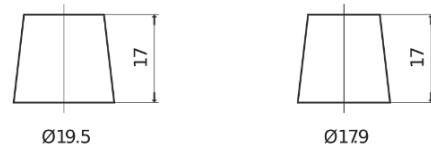

Product overview

Batteries for Cars

Technica TB602

Part number	TB602
Technology	Flooded
EAN/GTIN	3661024054638
Voltage	12 V
Capacity	60.0 Ah
CCA	540 A
Length	242 mm
Width	175 mm
Height	175 mm
Box size	LB2
Polarity	ETN 0
Terminal Type	EN taper post
Hold Down	B13
Weights (subject of variation)	12.90 kg

Polarity

Terminal Type

Positive Terminal

Negative Terminal

Hold Down

Design, features and specifications are subject to change without notice. We disclaim any representation or warranty, express or implied, concerning the data or recommendations, and in no event shall be liable for any loss or damage claimed to have arisen as a result. Some products may not be available in your local market.