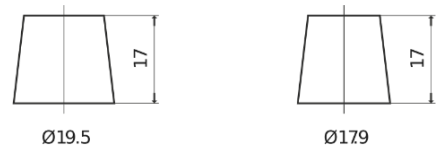

Terminal Type

Positive Terminal

Negative Terminal