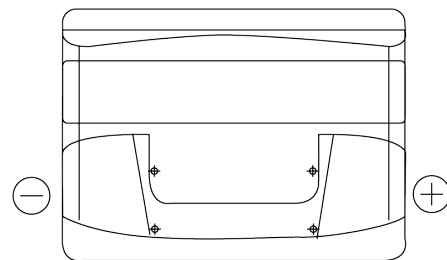

Product overview

Batteries for Cars

Technica TB500

Part number	TB500
Technology	Flooded
EAN/GTIN	3661024054515
Voltage	12 V
Capacity	50.0 Ah
CCA	450 A
Length	207 mm
Width	175 mm
Height	190 mm
Box size	L01
Polarity	ETN 0
Terminal Type	EN taper post
Hold Down	B13
Weights (subject of variation)	12.20 kg

Polarity

Terminal Type

Positive Terminal

Negative Terminal

Hold Down

Design, features and specifications are subject to change without notice. We disclaim any representation or warranty, express or implied, concerning the data or recommendations, and in no event shall be liable for any loss or damage claimed to have arisen as a result. Some products may not be available in your local market.