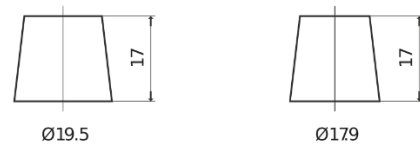

Product overview

Batteries for Cars

Technica TB500

Part number	TB500
Technology	Flooded
EAN/GTIN	3661024054515
Voltage	12 V
Capacity	50.0 Ah
CCA	450 A
Length	207 mm
Width	175 mm
Height	190 mm
Box size	L01
Polarity	ETN 0
Terminal Type	EN taper post
Hold Down	B13
Weights (subject of variation)	12.20 kg

Polarity

Terminal Type

Positive Terminal

Negative Terminal

Hold Down

Design, features and specifications are subject to change without notice. We disclaim any representation or warranty, express or implied, concerning the data or recommendations, and in no event shall be liable for any loss or damage claimed to have arisen as a result. Some products may not be available in your local market.