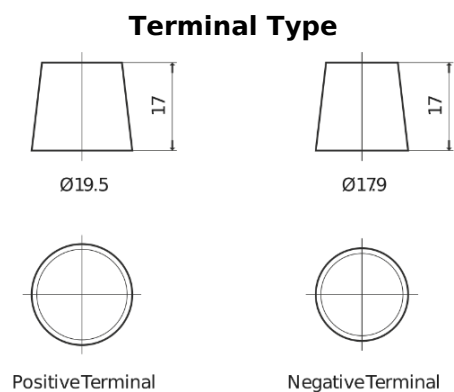

**Product overview**

Batteries for Cars

**Technica TB454**

|                                |               |
|--------------------------------|---------------|
| Part number                    | TB454         |
| Technology                     | Flooded       |
| EAN/GTIN                       | 3661024054379 |
| Voltage                        | 12 V          |
| Capacity                       | 45.0 Ah       |
| CCA                            | 330 A         |
| Length                         | 237 mm        |
| Width                          | 127 mm        |
| Height                         | 227 mm        |
| Box size                       | B24           |
| Polarity                       | ETN 0         |
| Terminal Type                  | EN taper post |
| Hold Down                      | B0            |
| Weights (subject of variation) | 11.40 kg      |