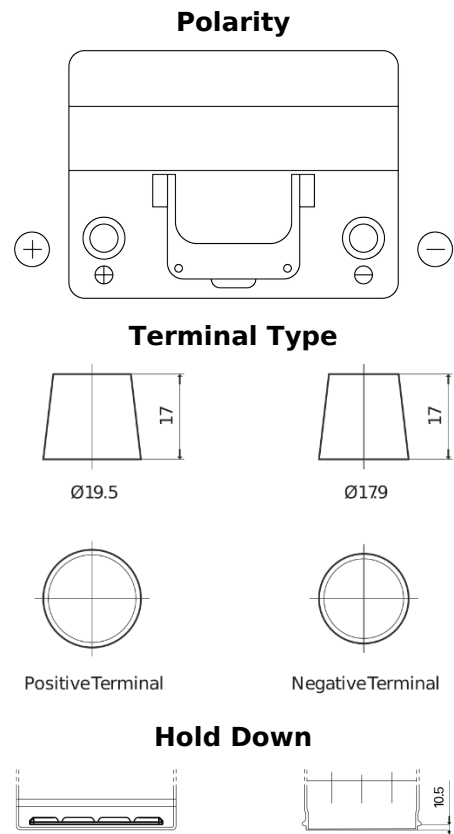

Product overview

Batteries for Cars

Plus CB605

Part number	CB605
Technology	Flooded
EAN/GTIN	3661024014427
Voltage	12 V
Capacity	60.0 Ah
CCA	480 A
Length	230 mm
Width	173 mm
Height	222 mm
Box size	D23
Polarity	ETN 1
Terminal Type	EN taper post
Hold Down	Korean B1
Weights (subject of variation)	14.60 kg