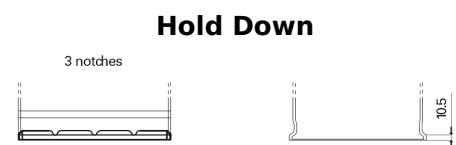

**Product overview**

Batteries for Cars

**Technica TB450**

Part number	TB450
Technology	Flooded
EAN/GTIN	3661024054492
Voltage	12 V
Capacity	45.0 Ah
CCA	330 A
Length	220 mm
Width	135 mm
Height	225 mm
Box size	E02
Polarity	ETN 0
Terminal Type	EN taper post
Hold Down	B1
Weights (subject of variation)	12.50 kg