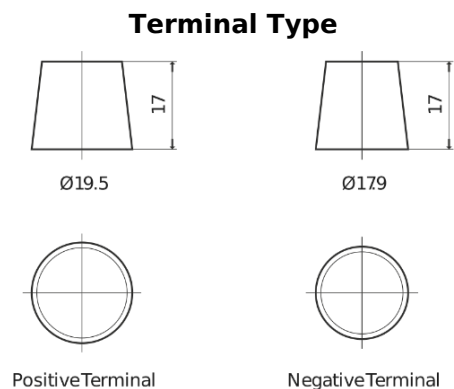

Product overview

Batteries for Cars

Technica TB450

Part number	TB450
Technology	Flooded
EAN/GTIN	3661024054492
Voltage	12 V
Capacity	45.0 Ah
CCA	330 A
Length	220 mm
Width	135 mm
Height	225 mm
Box size	E02
Polarity	ETN 0
Terminal Type	EN taper post
Hold Down	B1
Weights (subject of variation)	12.50 kg