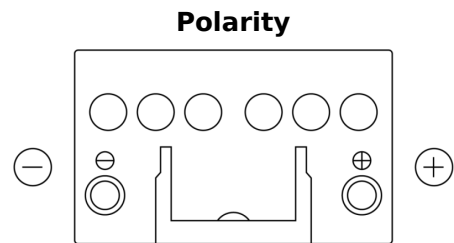

Product overview

Batteries for Cars

Technica TB450

Part number	TB450
Technology	Flooded
EAN/GTIN	3661024054492
Voltage	12 V
Capacity	45.0 Ah
CCA	330 A
Length	220 mm
Width	135 mm
Height	225 mm
Box size	E02
Polarity	ETN 0
Terminal Type	EN taper post
Hold Down	B1
Weights (subject of variation)	12.50 kg