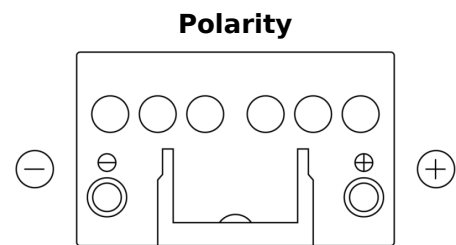

**Product overview**

Batteries for Cars

**Technica TB450**

Part number	TB450
Technology	Flooded
EAN/GTIN	3661024054492
Voltage	12 V
Capacity	45.0 Ah
CCA	330 A
Length	220 mm
Width	135 mm
Height	225 mm
Box size	E02
Polarity	ETN 0
Terminal Type	EN taper post
Hold Down	B1
Weights (subject of variation)	12.50 kg