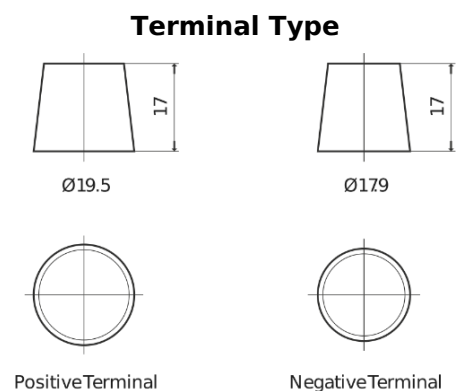

**Product overview**

Batteries for Cars

**Technica TB450**

Part number	TB450
Technology	Flooded
EAN/GTIN	3661024054492
Voltage	12 V
Capacity	45.0 Ah
CCA	330 A
Length	220 mm
Width	135 mm
Height	225 mm
Box size	E02
Polarity	ETN 0
Terminal Type	EN taper post
Hold Down	B1
Weights (subject of variation)	12.50 kg