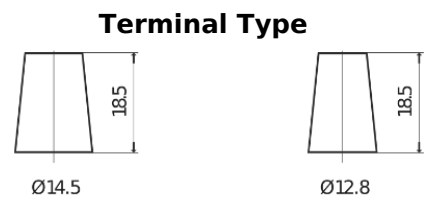

**Product overview**

Batteries for Cars

**Technica TB357**

Part number	TB357
Technology	Flooded
EAN/GTIN	3661024054348
Voltage	12 V
Capacity	35.0 Ah
CCA	240 A
Length	187 mm
Width	127 mm
Height	220 mm
Box size	B19
Polarity	ETN 1
Terminal Type	JIS taper post
Hold Down	B0
Weights (subject of variation)	8.90 kg