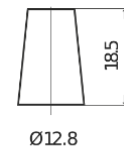

Product overview

Batteries for Cars

Technica TB356A

Part number	TB356A
Technology	Flooded
EAN/GTIN	3661024054881
Voltage	12 V
Capacity	35.0 Ah
CCA	240 A
Length	187 mm
Width	127 mm
Height	220 mm
Box size	B19
Polarity	ETN 0
Terminal Type	JIS taper post
Hold Down	Korean B1 Long
Weights (subject of variation)	8.90 kg

Polarity

Terminal Type

Positive Terminal

Negative Terminal

Hold Down

Design, features and specifications are subject to change without notice. We disclaim any representation or warranty, express or implied, concerning the data or recommendations, and in no event shall be liable for any loss or damage claimed to have arisen as a result. Some products may not be available in your local market.