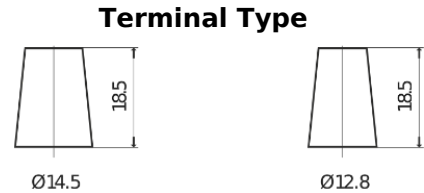

**Product overview**

Batteries for Cars

**Technica TB356**

Part number	TB356
Technology	Flooded
EAN/GTIN	3661024054331
Voltage	12 V
Capacity	35.0 Ah
CCA	240 A
Length	187 mm
Width	127 mm
Height	220 mm
Box size	B19
Polarity	ETN 0
Terminal Type	JIS taper post
Hold Down	B0
Weights (subject of variation)	8.90 kg