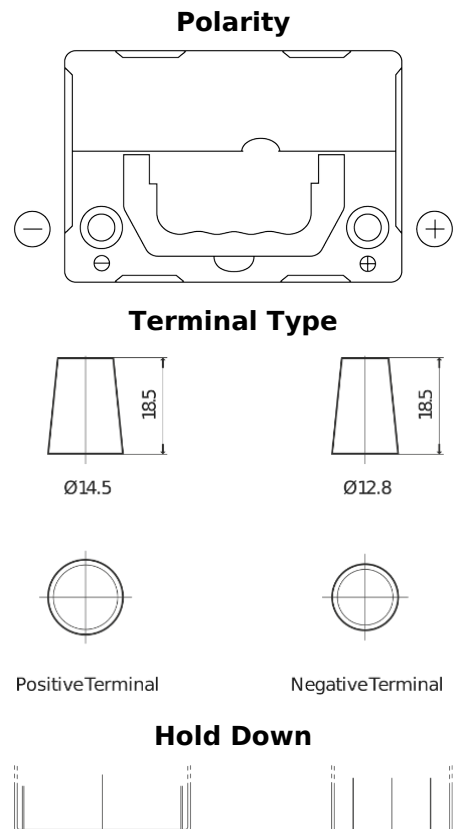

**Product overview**

Batteries for Cars

**Technica TB356**

Part number	TB356
Technology	Flooded
EAN/GTIN	3661024054331
Voltage	12 V
Capacity	35.0 Ah
CCA	240 A
Length	187 mm
Width	127 mm
Height	220 mm
Box size	B19
Polarity	ETN 0
Terminal Type	JIS taper post
Hold Down	B0
Weights (subject of variation)	8.90 kg