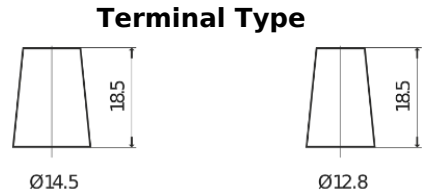

**Product overview**

Batteries for Cars

**Technica TB356**

Part number	TB356
Technology	Flooded
EAN/GTIN	3661024054331
Voltage	12 V
Capacity	35.0 Ah
CCA	240 A
Length	187 mm
Width	127 mm
Height	220 mm
Box size	B19
Polarity	ETN 0
Terminal Type	JIS taper post
Hold Down	B0
Weights (subject of variation)	8.90 kg