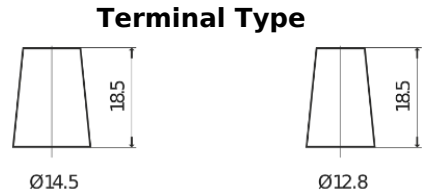

Product overview

Batteries for Cars

Technica TB356

Part number	TB356
Technology	Flooded
EAN/GTIN	3661024054331
Voltage	12 V
Capacity	35.0 Ah
CCA	240 A
Length	187 mm
Width	127 mm
Height	220 mm
Box size	B19
Polarity	ETN 0
Terminal Type	JIS taper post
Hold Down	B0
Weights (subject of variation)	8.90 kg