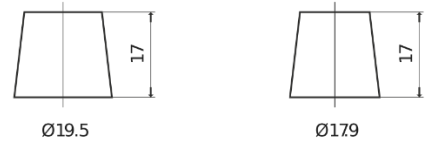

**Product overview**

Batteries for Cars

**Technica TB1100**

Part number	TB1100
Technology	Flooded
EAN/GTIN	3661024056236
Voltage	12 V
Capacity	110.0 Ah
CCA	850 A
Length	392 mm
Width	175 mm
Height	190 mm
Box size	L06
Polarity	ETN 0
Terminal Type	EN taper post
Hold Down	B13
Weights (subject of variation)	26.30 kg

**Polarity**

**Terminal Type**

Positive Terminal

Negative Terminal

**Hold Down**

Design, features and specifications are subject to change without notice. We disclaim any representation or warranty, express or implied, concerning the data or recommendations, and in no event shall be liable for any loss or damage claimed to have arisen as a result. Some products may not be available in your local market.