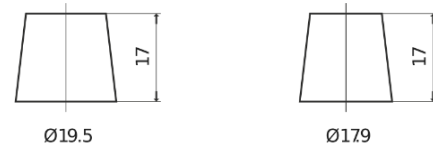

**Product overview**

Batteries for Cars

**Technica TB1000**

Part number	TB1000
Technology	Flooded
EAN/GTIN	3661024054713
Voltage	12 V
Capacity	100.0 Ah
CCA	720 A
Length	315 mm
Width	175 mm
Height	205 mm
Box size	LH4
Polarity	ETN 0
Terminal Type	EN taper post
Hold Down	B13
Weights (subject of variation)	21.90 kg

**Polarity**

**Terminal Type**

Positive Terminal

Negative Terminal

**Hold Down**

Design, features and specifications are subject to change without notice. We disclaim any representation or warranty, express or implied, concerning the data or recommendations, and in no event shall be liable for any loss or damage claimed to have arisen as a result. Some products may not be available in your local market.