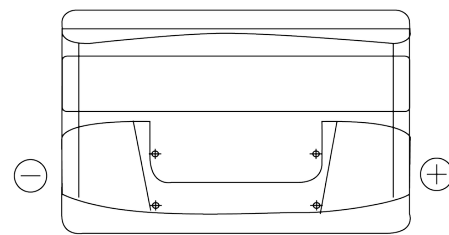

Product overview

Batteries for Cars

Technica TB1000

Part number	TB1000
Technology	Flooded
EAN/GTIN	3661024054713
Voltage	12 V
Capacity	100.0 Ah
CCA	720 A
Length	315 mm
Width	175 mm
Height	205 mm
Box size	LH4
Polarity	ETN 0
Terminal Type	EN taper post
Hold Down	B13
Weights (subject of variation)	21.90 kg

Polarity

Terminal Type

Positive Terminal

Negative Terminal

Hold Down

Design, features and specifications are subject to change without notice. We disclaim any representation or warranty, express or implied, concerning the data or recommendations, and in no event shall be liable for any loss or damage claimed to have arisen as a result. Some products may not be available in your local market.