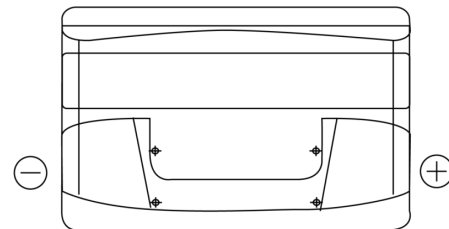

Product overview

Batteries for Cars

Technica TB1000

Part number	TB1000
Technology	Flooded
EAN/GTIN	3661024054713
Voltage	12 V
Capacity	100.0 Ah
CCA	720 A
Length	315 mm
Width	175 mm
Height	205 mm
Box size	LH4
Polarity	ETN 0
Terminal Type	EN taper post
Hold Down	B13
Weights (subject of variation)	21.90 kg

Polarity

Terminal Type

Positive Terminal

Negative Terminal

Hold Down

Design, features and specifications are subject to change without notice. We disclaim any representation or warranty, express or implied, concerning the data or recommendations, and in no event shall be liable for any loss or damage claimed to have arisen as a result. Some products may not be available in your local market.