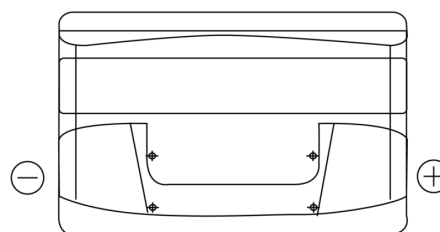

**Product overview**

Batteries for Cars

**Technica TB1000**

Part number	TB1000
Technology	Flooded
EAN/GTIN	3661024054713
Voltage	12 V
Capacity	100.0 Ah
CCA	720 A
Length	315 mm
Width	175 mm
Height	205 mm
Box size	LH4
Polarity	ETN 0
Terminal Type	EN taper post
Hold Down	B13
Weights (subject of variation)	21.90 kg

**Polarity**

**Terminal Type**

Positive Terminal

Negative Terminal

**Hold Down**

Design, features and specifications are subject to change without notice. We disclaim any representation or warranty, express or implied, concerning the data or recommendations, and in no event shall be liable for any loss or damage claimed to have arisen as a result. Some products may not be available in your local market.