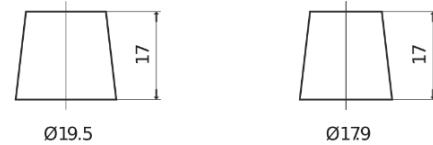

Terminal Type

Positive Terminal

Negative Terminal