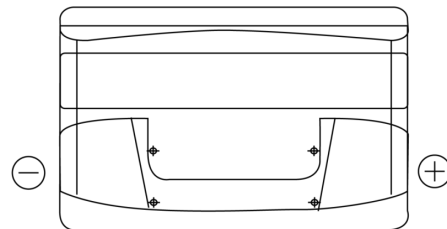

**Product overview**

Batteries for Cars

**Technica TB1000**

Part number	TB1000
Technology	Flooded
EAN/GTIN	3661024054713
Voltage	12 V
Capacity	100.0 Ah
CCA	720 A
Length	315 mm
Width	175 mm
Height	205 mm
Box size	LH4
Polarity	ETN 0
Terminal Type	EN taper post
Hold Down	B13
Weights (subject of variation)	21.90 kg

**Polarity**

**Terminal Type**

Ø19.5

Ø17.9

Positive Terminal

Negative Terminal

**Hold Down**

5 notches