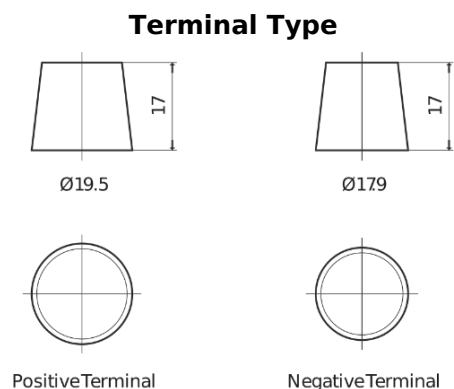

**Product overview**

Batteries for Cars

**High-Tech TA955**

Part number	TA955
Technology	Flooded
EAN/GTIN	3661024054195
Voltage	12 V
Capacity	95.0 Ah
CCA	800 A
Length	306 mm
Width	173 mm
Height	222 mm
Box size	D31
Polarity	ETN 1
Terminal Type	EN taper post
Hold Down	Korean B1
Weights (subject of variation)	21.40 kg