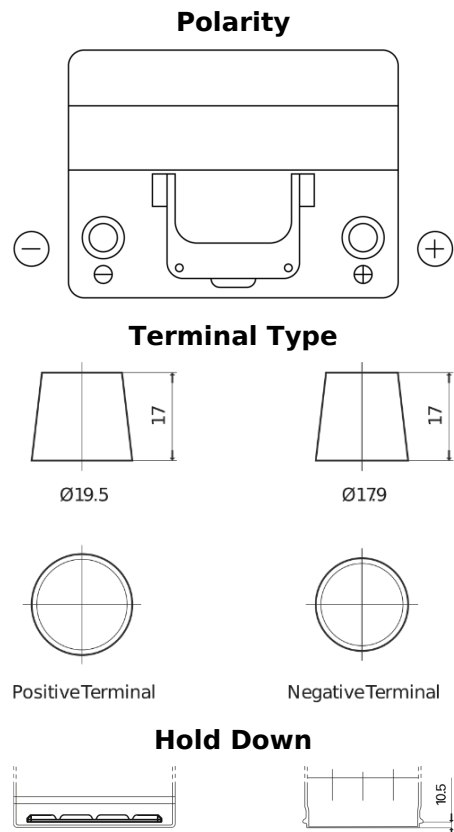

Product overview

Batteries for Cars

Plus CB604

Part number	CB604
Technology	Flooded
EAN/GTIN	3661024014410
Voltage	12 V
Capacity	60.0 Ah
CCA	480 A
Length	230 mm
Width	173 mm
Height	222 mm
Box size	D23
Polarity	ETN 0
Terminal Type	EN taper post
Hold Down	Korean B1
Weights (subject of variation)	14.60 kg