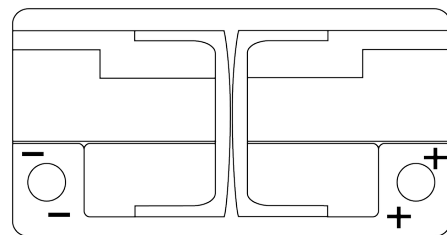

**Product overview**

Batteries for Cars

**High-Tech TA852**

Part number	TA852
Technology	Flooded
EAN/GTIN	3661024054294
Voltage	12 V
Capacity	85.0 Ah
CCA	800 A
Length	315 mm
Width	175 mm
Height	175 mm
Box size	LB4
Polarity	ETN 0
Terminal Type	EN taper post
Hold Down	B13
Weights (subject of variation)	18.60 kg

**Polarity**

**Terminal Type**

Ø19.5

Ø179

Positive Terminal

Negative Terminal

**Hold Down**

5 notches