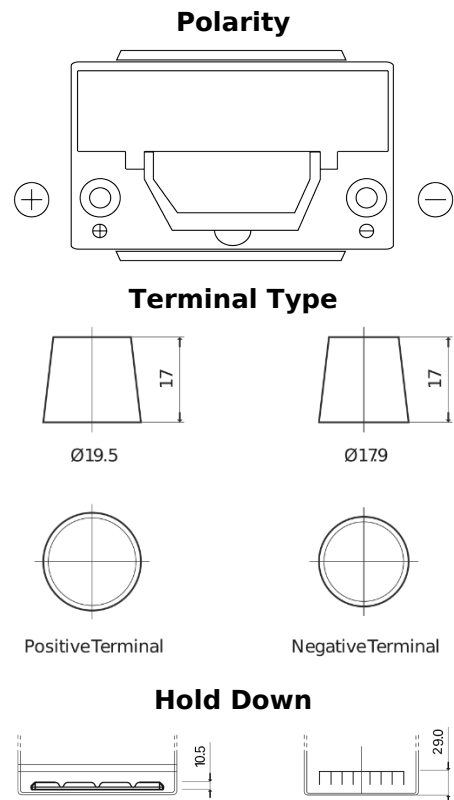

Product overview

Batteries for Cars

High-Tech TA755

Part number	TA755
Technology	Flooded
EAN/GTIN	3661024054171
Voltage	12 V
Capacity	75.0 Ah
CCA	630 A
Length	270 mm
Width	173 mm
Height	222 mm
Box size	D26
Polarity	ETN 1
Terminal Type	EN taper post
Hold Down	Korean B1+B6
Weights (subject of variation)	17.40 kg