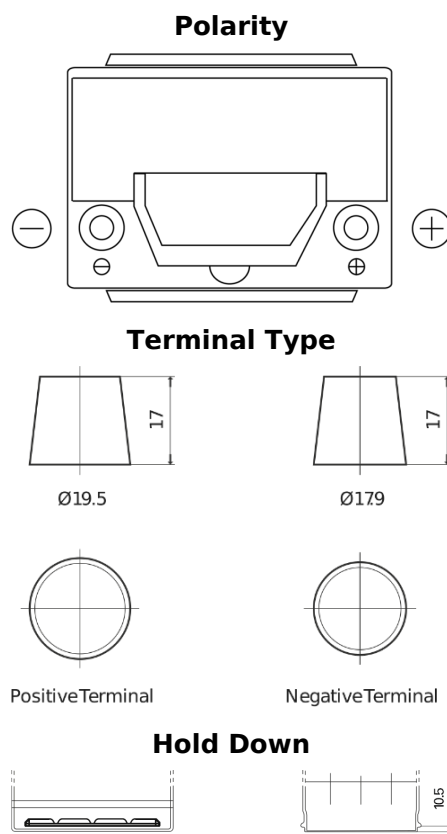

Product overview

Batteries for Cars

High-Tech TA654

| | |
|--------------------------------|---------------|
| Part number | TA654 |
| Technology | Flooded |
| EAN/GTIN | 3661024054140 |
| Voltage | 12 V |
| Capacity | 65.0 Ah |
| CCA | 580 A |
| Length | 230 mm |
| Width | 173 mm |
| Height | 222 mm |
| Box size | D23 |
| Polarity | ETN 0 |
| Terminal Type | EN taper post |
| Hold Down | Korean B1 |
| Weights (subject of variation) | 16.00 kg |