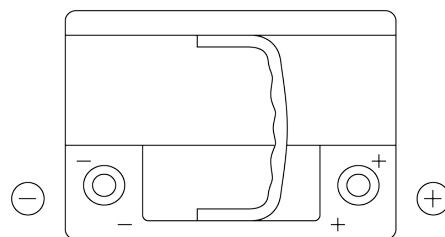

**Product overview**

Batteries for Cars

**High-Tech TA612**

Part number	TA612
Technology	Flooded
EAN/GTIN	3661024054270
Voltage	12 V
Capacity	61.0 Ah
CCA	600 A
Length	242 mm
Width	175 mm
Height	175 mm
Box size	LB2
Polarity	ETN 0
Terminal Type	EN taper post
Hold Down	B13
Weights (subject of variation)	14.00 kg

**Polarity**

**Terminal Type**

Positive Terminal

Negative Terminal

**Hold Down**

Design, features and specifications are subject to change without notice. We disclaim any representation or warranty, express or implied, concerning the data or recommendations, and in no event shall be liable for any loss or damage claimed to have arisen as a result. Some products may not be available in your local market.