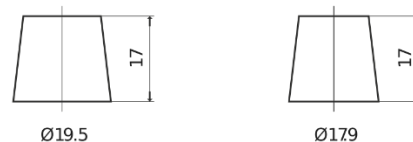

**Product overview**

Batteries for Cars

**High-Tech TA612**

Part number	TA612
Technology	Flooded
EAN/GTIN	3661024054270
Voltage	12 V
Capacity	61.0 Ah
CCA	600 A
Length	242 mm
Width	175 mm
Height	175 mm
Box size	LB2
Polarity	ETN 0
Terminal Type	EN taper post
Hold Down	B13
Weights (subject of variation)	14.00 kg

**Polarity**

**Terminal Type**

Positive Terminal

Negative Terminal

**Hold Down**

Design, features and specifications are subject to change without notice. We disclaim any representation or warranty, express or implied, concerning the data or recommendations, and in no event shall be liable for any loss or damage claimed to have arisen as a result. Some products may not be available in your local market.