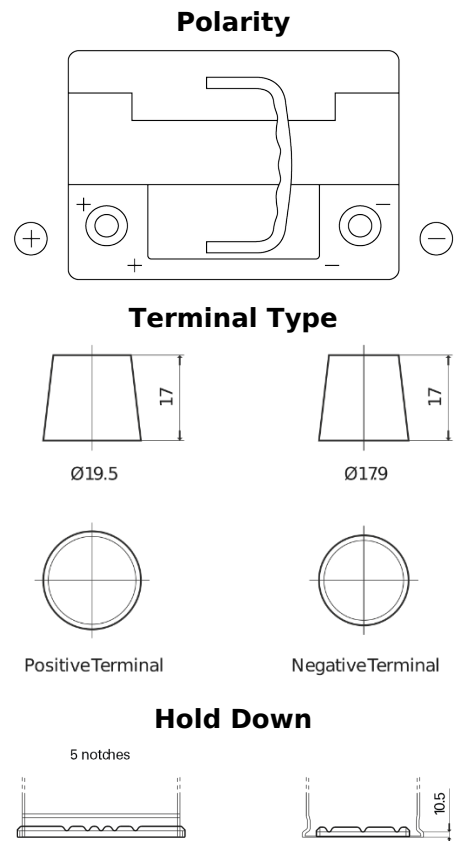

**Product overview**

Batteries for Cars

**High-Tech TA601**

Part number	TA601
Technology	Flooded
EAN/GTIN	3661024054232
Voltage	12 V
Capacity	60.0 Ah
CCA	600 A
Length	242 mm
Width	175 mm
Height	190 mm
Box size	L02
Polarity	ETN 1
Terminal Type	EN taper post
Hold Down	B13
Weights (subject of variation)	15.00 kg