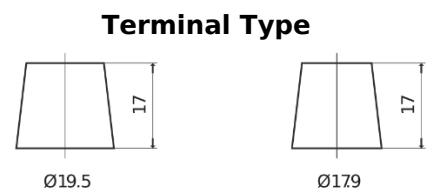

Product overview

Batteries for Cars

High-Tech TA530

| | |
|--------------------------------|---------------|
| Part number | TA530 |
| Technology | Flooded |
| EAN/GTIN | 3661024054201 |
| Voltage | 12 V |
| Capacity | 53.0 Ah |
| CCA | 540 A |
| Length | 207 mm |
| Width | 175 mm |
| Height | 190 mm |
| Box size | L01 |
| Polarity | ETN 0 |
| Terminal Type | EN taper post |
| Hold Down | B13 |
| Weights (subject of variation) | 12.70 kg |