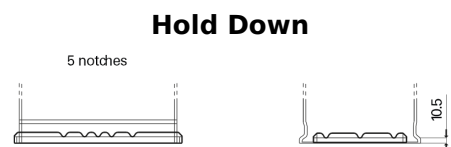

Product overview

Batteries for Cars

High-Tech TA530

| | |
|--------------------------------|---------------|
| Part number | TA530 |
| Technology | Flooded |
| EAN/GTIN | 3661024054201 |
| Voltage | 12 V |
| Capacity | 53.0 Ah |
| CCA | 540 A |
| Length | 207 mm |
| Width | 175 mm |
| Height | 190 mm |
| Box size | L01 |
| Polarity | ETN 0 |
| Terminal Type | EN taper post |
| Hold Down | B13 |
| Weights (subject of variation) | 12.70 kg |