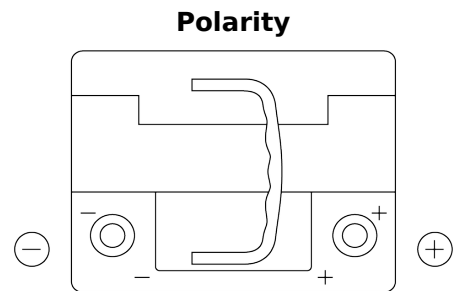

Product overview

Batteries for Cars

High-Tech TA530

| | |
|--------------------------------|---------------|
| Part number | TA530 |
| Technology | Flooded |
| EAN/GTIN | 3661024054201 |
| Voltage | 12 V |
| Capacity | 53.0 Ah |
| CCA | 540 A |
| Length | 207 mm |
| Width | 175 mm |
| Height | 190 mm |
| Box size | L01 |
| Polarity | ETN 0 |
| Terminal Type | EN taper post |
| Hold Down | B13 |
| Weights (subject of variation) | 12.70 kg |