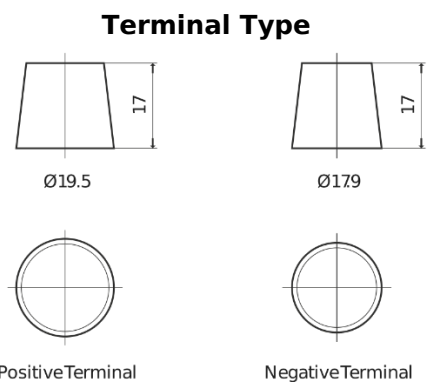

**Product overview**

Batteries for Cars

**High-Tech TA472**

Part number	TA472
Technology	Flooded
EAN/GTIN	3661024054263
Voltage	12 V
Capacity	47.0 Ah
CCA	450 A
Length	207 mm
Width	175 mm
Height	175 mm
Box size	LB1
Polarity	ETN 0
Terminal Type	EN taper post
Hold Down	B13
Weights (subject of variation)	11.40 kg