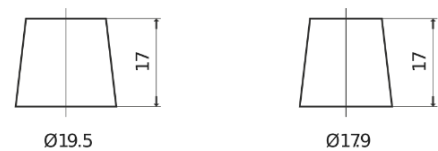

**Product overview**

Batteries for Cars

**High-Tech TA472**

Part number	TA472
Technology	Flooded
EAN/GTIN	3661024054263
Voltage	12 V
Capacity	47.0 Ah
CCA	450 A
Length	207 mm
Width	175 mm
Height	175 mm
Box size	LB1
Polarity	ETN 0
Terminal Type	EN taper post
Hold Down	B13
Weights (subject of variation)	11.40 kg

**Polarity**

**Terminal Type**

Positive Terminal

Negative Terminal

**Hold Down**

Design, features and specifications are subject to change without notice. We disclaim any representation or warranty, express or implied, concerning the data or recommendations, and in no event shall be liable for any loss or damage claimed to have arisen as a result. Some products may not be available in your local market.