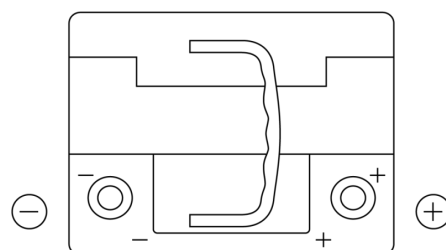

Product overview

Batteries for Cars

High-Tech TA472

Part number	TA472
Technology	Flooded
EAN/GTIN	3661024054263
Voltage	12 V
Capacity	47.0 Ah
CCA	450 A
Length	207 mm
Width	175 mm
Height	175 mm
Box size	LB1
Polarity	ETN 0
Terminal Type	EN taper post
Hold Down	B13
Weights (subject of variation)	11.40 kg

Polarity

Terminal Type

Positive Terminal

Negative Terminal

Hold Down

Design, features and specifications are subject to change without notice. We disclaim any representation or warranty, express or implied, concerning the data or recommendations, and in no event shall be liable for any loss or damage claimed to have arisen as a result. Some products may not be available in your local market.