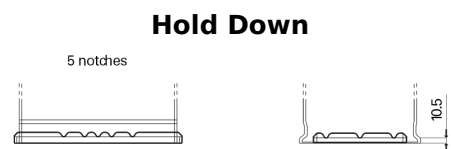

**Product overview**

Batteries for Cars

**High-Tech TA472**

Part number	TA472
Technology	Flooded
EAN/GTIN	3661024054263
Voltage	12 V
Capacity	47.0 Ah
CCA	450 A
Length	207 mm
Width	175 mm
Height	175 mm
Box size	LB1
Polarity	ETN 0
Terminal Type	EN taper post
Hold Down	B13
Weights (subject of variation)	11.40 kg