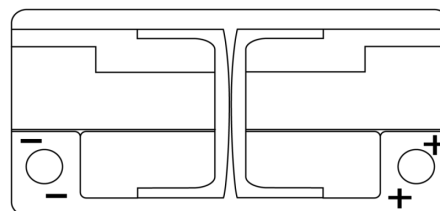

**Product overview**

Batteries for Cars

**High-Tech TA1000**

Part number	TA1000
Technology	Flooded
EAN/GTIN	3661024054256
Voltage	12 V
Capacity	100.0 Ah
CCA	900 A
Length	353 mm
Width	175 mm
Height	190 mm
Box size	L05
Polarity	ETN 0
Terminal Type	EN taper post
Hold Down	B13
Weights (subject of variation)	22.60 kg

**Polarity**

**Terminal Type**

**Hold Down**

Design, features and specifications are subject to change without notice. We disclaim any representation or warranty, express or implied, concerning the data or recommendations, and in no event shall be liable for any loss or damage claimed to have arisen as a result. Some products may not be available in your local market.