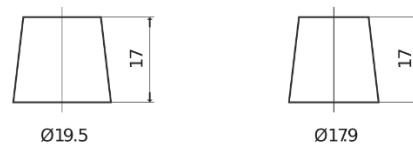

**Product overview**

Batteries for Trucks, Buses, Construction, Agriculture

**PowerPRO Agri&Construction TJ1000**

Part number	TJ1000
Technology	Flooded
EAN/GTIN	3661024056809
Voltage	12 V
Capacity	100 Ah
CCA	850 A
Length	353 mm
Width	175 mm
Height	190 mm
Box size	L05
Polarity	ETN 0
Terminal Type	EN taper post
Hold Down	B13
Weights (subject of variation)	21.80 kg

**Polarity**

**Terminal Type**

Positive Terminal

Negative Terminal

**Hold Down**

Design, features and specifications are subject to change without notice. We disclaim any representation or warranty, express or implied, concerning the data or recommendations, and in no event shall be liable for any loss or damage claimed to have arisen as a result. Some products may not be available in your local market.