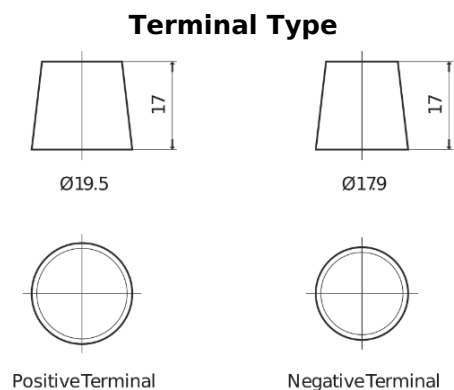

**Product overview**

Batteries for Marine and Leisure

**Dual EFB SZ650**

Part number	SZ650
Technology	EFB
EAN/GTIN	3661024066631
Voltage	12 V
Capacity	75.0 Ah
CCA	750 A
Watt hour	650 Wh
Length	260 mm
Width	173 mm
Height	222 mm
Box size	D26
Polarity	ETN 1
Terminal Type	EN taper post
Hold Down	B0
Weights (subject of variation)	19.00 kg