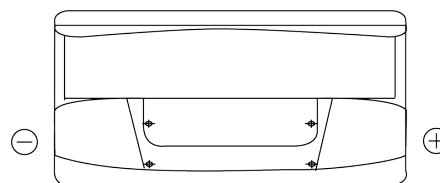

**Product overview**

Batteries for Trucks, Buses, Construction, Agriculture

**PowerPRO Agri&Construction TJ1000**

Part number	TJ1000
Technology	Flooded
EAN/GTIN	3661024056809
Voltage	12 V
Capacity	100 Ah
CCA	850 A
Length	353 mm
Width	175 mm
Height	190 mm
Box size	L05
Polarity	ETN 0
Terminal Type	EN taper post
Hold Down	B13
Weights (subject of variation)	21.80 kg

**Polarity**

**Terminal Type**

Positive Terminal

Negative Terminal

**Hold Down**

Design, features and specifications are subject to change without notice. We disclaim any representation or warranty, express or implied, concerning the data or recommendations, and in no event shall be liable for any loss or damage claimed to have arisen as a result. Some products may not be available in your local market.