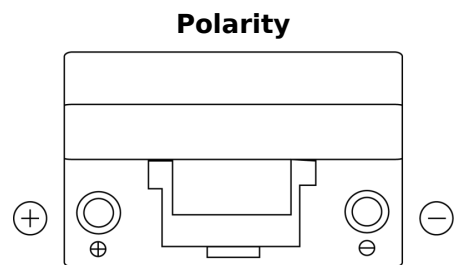

**Product overview**

Batteries for Marine and Leisure

**Dual EFB SZ650**

Part number	SZ650
Technology	EFB
EAN/GTIN	3661024066631
Voltage	12 V
Capacity	75.0 Ah
CCA	750 A
Watt hour	650 Wh
Length	260 mm
Width	173 mm
Height	222 mm
Box size	D26
Polarity	ETN 1
Terminal Type	EN taper post
Hold Down	B0
Weights (subject of variation)	19.00 kg