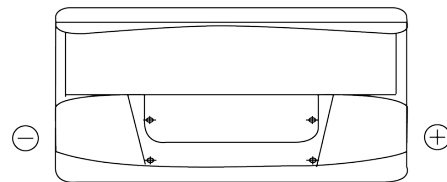

Product overview

Batteries for Trucks, Buses, Construction, Agriculture

PowerPRO Agri&Construction EJ1000

Part number	EJ1000
Technology	Flooded
EAN/GTIN	3661024036986
Voltage	12 V
Capacity	100 Ah
CCA	850 A
Length	353 mm
Width	175 mm
Height	190 mm
Box size	L05
Polarity	ETN 0
Terminal Type	EN taper post
Hold Down	B13
Weights (subject of variation)	21.80 kg

Polarity

Terminal Type

Positive Terminal

Negative Terminal

Hold Down

Design, features and specifications are subject to change without notice. We disclaim any representation or warranty, express or implied, concerning the data or recommendations, and in no event shall be liable for any loss or damage claimed to have arisen as a result. Some products may not be available in your local market.