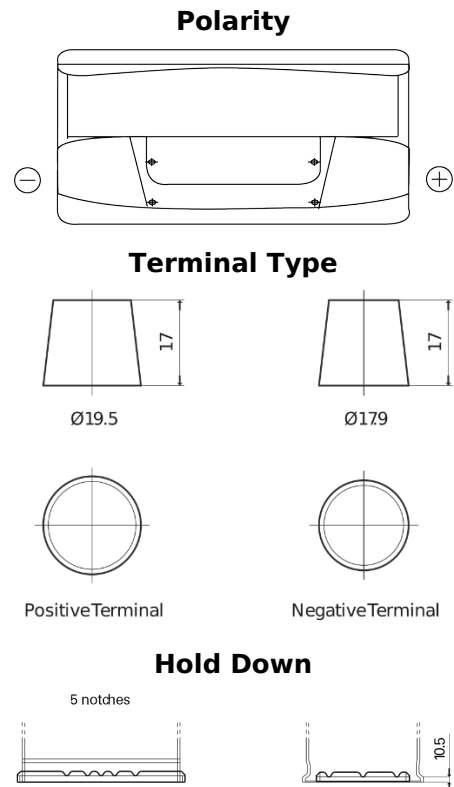

Product overview

Batteries for Trucks, Buses, Construction, Agriculture

PowerPRO Agri&Construction CJ1000

Part number	CJ1000
Technology	Flooded
EAN/GTIN	3661024016827
Voltage	12 V
Capacity	100 Ah
CCA	850 A
Length	353 mm
Width	175 mm
Height	190 mm
Box size	L05
Polarity	ETN 0
Terminal Type	EN taper post
Hold Down	B13
Weights (subject of variation)	21.80 kg