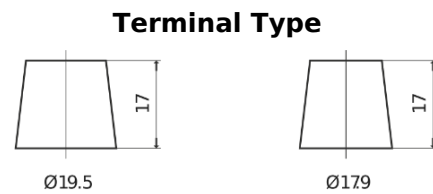

Product overview

Batteries for Trucks, Buses, Construction, Agriculture

EndurancePRO EFB SX2253

Part number	SX2253
Technology	EFB
EAN/GTIN	3661024066402
Voltage	12 V
Capacity	225.0 Ah
CCA	1150 A
Length	518 mm
Width	274 mm
Height	240 mm
Box size	D06
Polarity	ETN 3
Terminal Type	EN taper post
Hold Down	B0
Weights (subject of variation)	60.10 kg