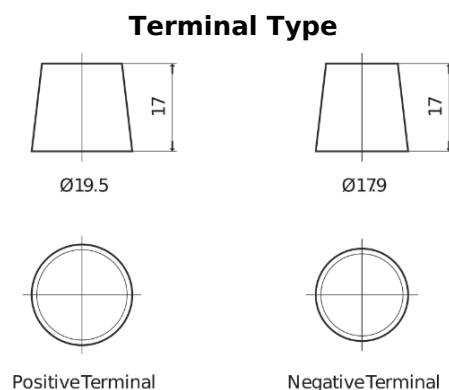

Product overview

Batteries for Trucks, Buses, Construction, Agriculture

EndurancePRO EFB SX2253

Part number	SX2253
Technology	EFB
EAN/GTIN	3661024066402
Voltage	12 V
Capacity	225.0 Ah
CCA	1150 A
Length	518 mm
Width	274 mm
Height	240 mm
Box size	D06
Polarity	ETN 3
Terminal Type	EN taper post
Hold Down	B0
Weights (subject of variation)	60.10 kg