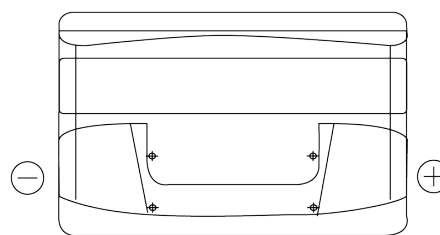

**Product overview**

Batteries for Cars

**Technica TB950**

Part number	TB950
Technology	Flooded
EAN/GTIN	3661024054584
Voltage	12 V
Capacity	95 Ah
CCA	800 A
Length	353 mm
Width	175 mm
Height	190 mm
Box size	L05
Polarity	ETN 0
Terminal Type	EN taper post
Hold Down	B13
Weights (subject of variation)	21.60 kg

**Polarity**

**Terminal Type**

Positive Terminal

Negative Terminal

**Hold Down**

Design, features and specifications are subject to change without notice. We disclaim any representation or warranty, express or implied, concerning the data or recommendations, and in no event shall be liable for any loss or damage claimed to have arisen as a result. Some products may not be available in your local market.