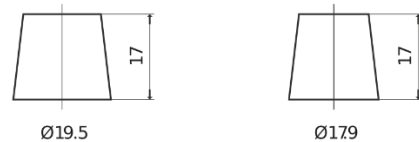

**Product overview**

Batteries for Cars

**Technica TB950**

Part number	TB950
Technology	Flooded
EAN/GTIN	3661024054584
Voltage	12 V
Capacity	95 Ah
CCA	800 A
Length	353 mm
Width	175 mm
Height	190 mm
Box size	L05
Polarity	ETN 0
Terminal Type	EN taper post
Hold Down	B13
Weights (subject of variation)	21.60 kg

**Polarity**

**Terminal Type**

Positive Terminal

Negative Terminal

**Hold Down**

Design, features and specifications are subject to change without notice. We disclaim any representation or warranty, express or implied, concerning the data or recommendations, and in no event shall be liable for any loss or damage claimed to have arisen as a result. Some products may not be available in your local market.