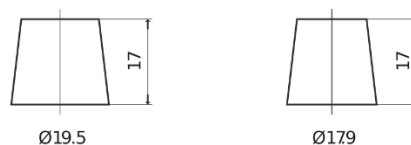

**Product overview**

Batteries for Cars

**Technica TB950**

Part number	TB950
Technology	Flooded
EAN/GTIN	3661024054584
Voltage	12 V
Capacity	95 Ah
CCA	800 A
Length	353 mm
Width	175 mm
Height	190 mm
Box size	L05
Polarity	ETN 0
Terminal Type	EN taper post
Hold Down	B13
Weights (subject of variation)	21.60 kg

**Polarity**

**Terminal Type**

Positive Terminal

Negative Terminal

**Hold Down**

Design, features and specifications are subject to change without notice. We disclaim any representation or warranty, express or implied, concerning the data or recommendations, and in no event shall be liable for any loss or damage claimed to have arisen as a result. Some products may not be available in your local market.