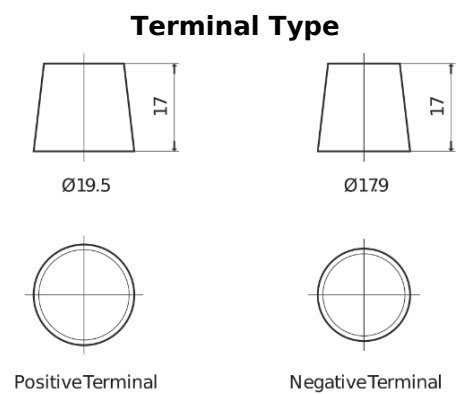

Product overview

Batteries for Marine and Leisure

Dual SR600

Part number	SR600
Technology	Flooded
EAN/GTIN	3661024071611
Voltage	12 V
Capacity	120.0 Ah
CCA	800 A
Length	349 mm
Width	175 mm
Height	285 mm
Box size	D03
Polarity	ETN 1
Terminal Type	EN taper post
Hold Down	B0
Weights (subject of variation)	31.40 kg