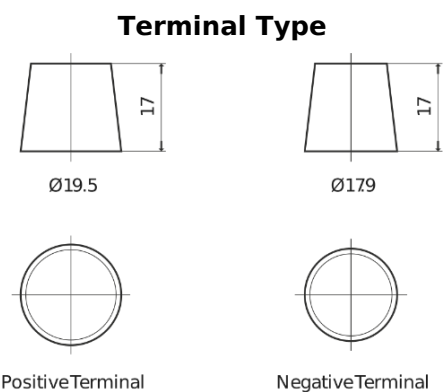

Product overview

Batteries for Marine and Leisure

Dual SR600

Part number	SR600
Technology	Flooded
EAN/GTIN	3661024071611
Voltage	12 V
Capacity	120.0 Ah
CCA	800 A
Length	349 mm
Width	175 mm
Height	285 mm
Box size	D03
Polarity	ETN 1
Terminal Type	EN taper post
Hold Down	B0
Weights (subject of variation)	31.40 kg