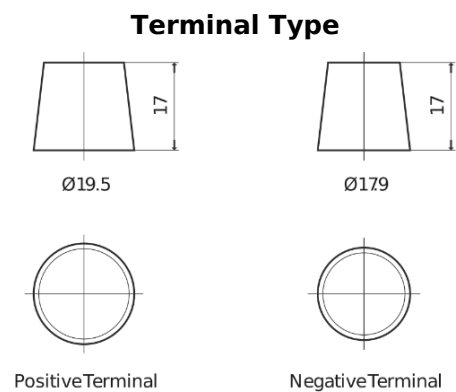

**Product overview**

Batteries for Marine and Leisure

**Dual SR600**

Part number	SR600
Technology	Flooded
EAN/GTIN	3661024071611
Voltage	12 V
Capacity	120.0 Ah
CCA	800 A
Length	349 mm
Width	175 mm
Height	285 mm
Box size	D03
Polarity	ETN 1
Terminal Type	EN taper post
Hold Down	B0
Weights (subject of variation)	31.40 kg