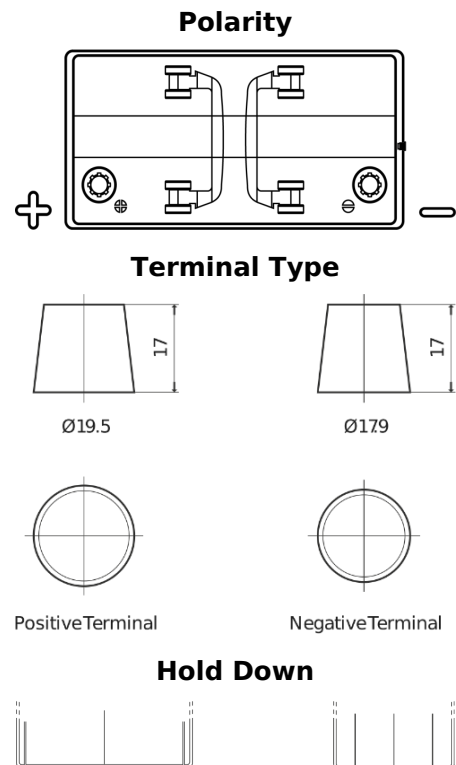

Product overview

Batteries for Marine and Leisure

Dual SR550

Part number	SR550
Technology	Flooded
EAN/GTIN	3661024065986
Voltage	12 V
Capacity	115.0 Ah
CCA	760 A
Watt hour	550 Wh
Length	349 mm
Width	175 mm
Height	235 mm
Box size	D02
Polarity	ETN 1
Terminal Type	EN taper post
Hold Down	B0
Weights (subject of variation)	27.80 kg