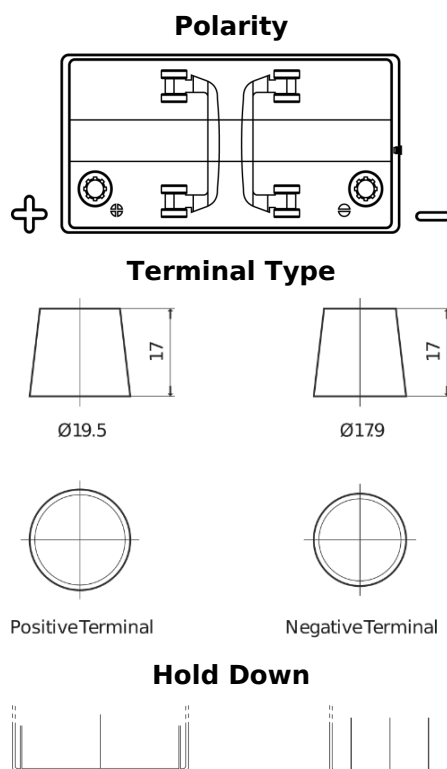

**Product overview**

Batteries for Marine and Leisure

**Dual SR550**

Part number	SR550
Technology	Flooded
EAN/GTIN	3661024065986
Voltage	12 V
Capacity	115.0 Ah
CCA	760 A
Watt hour	550 Wh
Length	349 mm
Width	175 mm
Height	235 mm
Box size	D02
Polarity	ETN 1
Terminal Type	EN taper post
Hold Down	B0
Weights (subject of variation)	27.80 kg