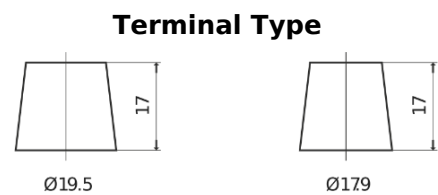

Product overview

Batteries for Marine and Leisure

Dual SR550

Part number	SR550
Technology	Flooded
EAN/GTIN	3661024065986
Voltage	12 V
Capacity	115.0 Ah
CCA	760 A
Watt hour	550 Wh
Length	349 mm
Width	175 mm
Height	235 mm
Box size	D02
Polarity	ETN 1
Terminal Type	EN taper post
Hold Down	B0
Weights (subject of variation)	27.80 kg