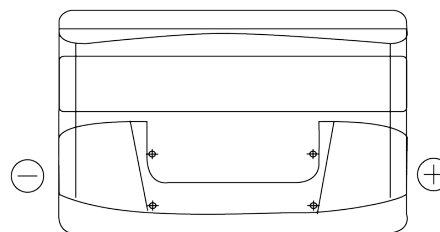

Product overview

Batteries for Cars

Power DB950

Part number	DB950
Technology	Flooded
EAN/GTIN	3661024024587
Voltage	12 V
Capacity	95 Ah
CCA	800 A
Length	353 mm
Width	175 mm
Height	190 mm
Box size	L05
Polarity	ETN 0
Terminal Type	EN taper post
Hold Down	B13
Weights (subject of variation)	21.60 kg

Polarity

Terminal Type

Positive Terminal

Negative Terminal

Hold Down

Design, features and specifications are subject to change without notice. We disclaim any representation or warranty, express or implied, concerning the data or recommendations, and in no event shall be liable for any loss or damage claimed to have arisen as a result. Some products may not be available in your local market.