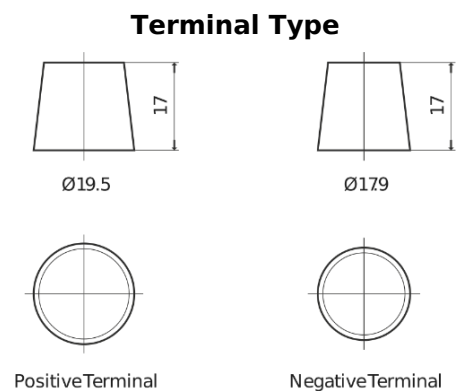

Product overview

Batteries for Marine and Leisure

Dual SR450

Part number	SR450
Technology	Flooded
EAN/GTIN	3661024065993
Voltage	12 V
Capacity	95.0 Ah
CCA	650 A
Watt hour	450 Wh
Length	306 mm
Width	173 mm
Height	222 mm
Box size	D31
Polarity	ETN 1
Terminal Type	EN taper post
Hold Down	Korean B1
Weights (subject of variation)	21.70 kg