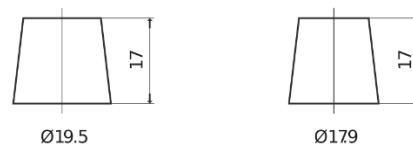

Terminal Type