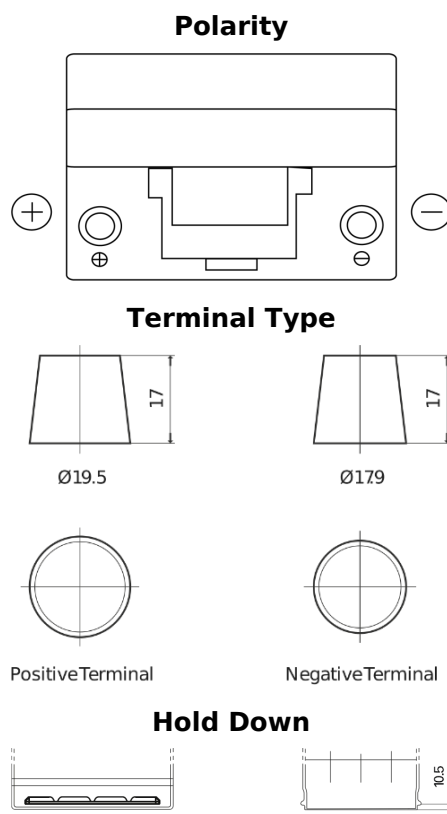

Product overview

Batteries for Marine and Leisure

Dual SR450

Part number	SR450
Technology	Flooded
EAN/GTIN	3661024065993
Voltage	12 V
Capacity	95.0 Ah
CCA	650 A
Watt hour	450 Wh
Length	306 mm
Width	173 mm
Height	222 mm
Box size	D31
Polarity	ETN 1
Terminal Type	EN taper post
Hold Down	Korean B1
Weights (subject of variation)	21.70 kg