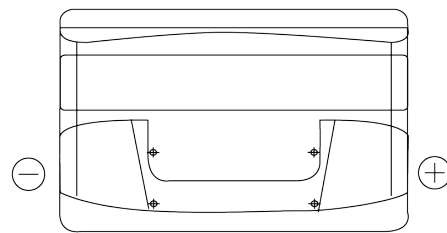

Product overview

Batteries for Cars

Plus CB950

Part number	CB950
Technology	Flooded
EAN/GTIN	3661024014588
Voltage	12 V
Capacity	95 Ah
CCA	800 A
Length	353 mm
Width	175 mm
Height	190 mm
Box size	L05
Polarity	ETN 0
Terminal Type	EN taper post
Hold Down	B13
Weights (subject of variation)	21.60 kg

Polarity

Terminal Type

Positive Terminal

Negative Terminal

Hold Down

Design, features and specifications are subject to change without notice. We disclaim any representation or warranty, express or implied, concerning the data or recommendations, and in no event shall be liable for any loss or damage claimed to have arisen as a result. Some products may not be available in your local market.