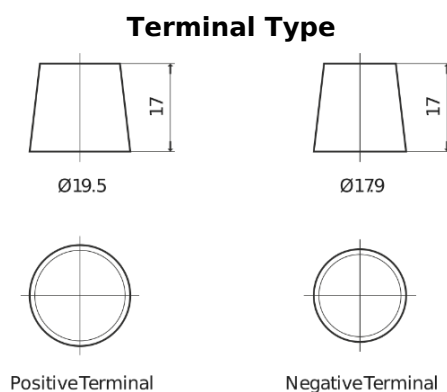

Product overview

Batteries for Marine and Leisure

Dual SR350

Part number	SR350
Technology	Flooded
EAN/GTIN	3661024066006
Voltage	12 V
Capacity	80.0 Ah
CCA	510 A
Watt hour	350 Wh
Length	270 mm
Width	173 mm
Height	222 mm
Box size	D26
Polarity	ETN 1
Terminal Type	EN taper post
Hold Down	Korean B1+B6
Weights (subject of variation)	17.40 kg