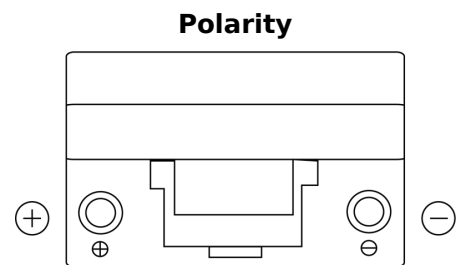

Product overview

Batteries for Marine and Leisure

Dual SR350

Part number	SR350
Technology	Flooded
EAN/GTIN	3661024066006
Voltage	12 V
Capacity	80.0 Ah
CCA	510 A
Watt hour	350 Wh
Length	270 mm
Width	173 mm
Height	222 mm
Box size	D26
Polarity	ETN 1
Terminal Type	EN taper post
Hold Down	Korean B1+B6
Weights (subject of variation)	17.40 kg