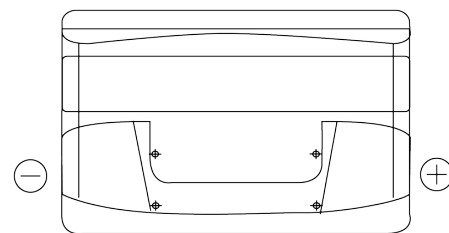

Product overview

Batteries for Cars

Plus CB950

Part number	CB950
Technology	Flooded
EAN/GTIN	3661024014588
Voltage	12 V
Capacity	95 Ah
CCA	800 A
Length	353 mm
Width	175 mm
Height	190 mm
Box size	L05
Polarity	ETN 0
Terminal Type	EN taper post
Hold Down	B13
Weights (subject of variation)	21.60 kg

Polarity

Terminal Type

Hold Down

Design, features and specifications are subject to change without notice. We disclaim any representation or warranty, express or implied, concerning the data or recommendations, and in no event shall be liable for any loss or damage claimed to have arisen as a result. Some products may not be available in your local market.