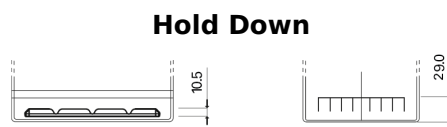

Product overview

Batteries for Marine and Leisure

Dual SR350

Part number	SR350
Technology	Flooded
EAN/GTIN	3661024066006
Voltage	12 V
Capacity	80.0 Ah
CCA	510 A
Watt hour	350 Wh
Length	270 mm
Width	173 mm
Height	222 mm
Box size	D26
Polarity	ETN 1
Terminal Type	EN taper post
Hold Down	Korean B1+B6
Weights (subject of variation)	17.40 kg