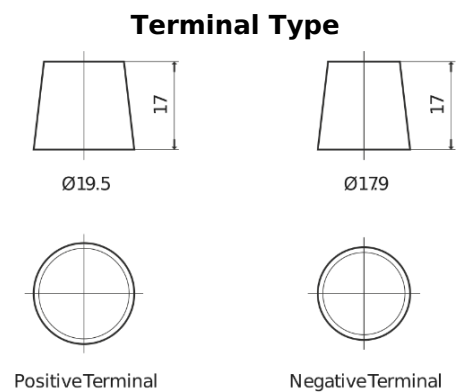

Product overview

Batteries for Marine and Leisure

Dual SR350

Part number	SR350
Technology	Flooded
EAN/GTIN	3661024066006
Voltage	12 V
Capacity	80.0 Ah
CCA	510 A
Watt hour	350 Wh
Length	270 mm
Width	173 mm
Height	222 mm
Box size	D26
Polarity	ETN 1
Terminal Type	EN taper post
Hold Down	Korean B1+B6
Weights (subject of variation)	17.40 kg