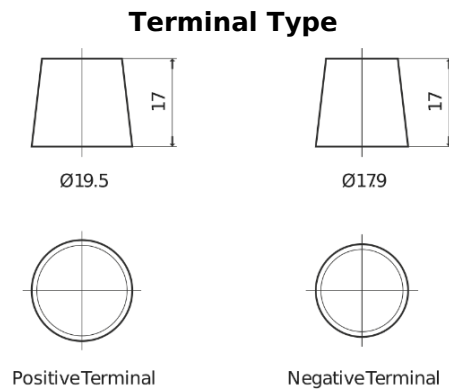

**Product overview**

Batteries for Marine and Leisure

**Start SN900**

Part number	SN900
Technology	Flooded
EAN/GTIN	3661024066068
Voltage	12 V
Capacity	140.0 Ah
CCA	800 A
MCA	900
Length	513 mm
Width	189 mm
Height	223 mm
Box size	D04
Polarity	ETN 3
Terminal Type	EN taper post
Hold Down	B0
Weights (subject of variation)	34.10 kg