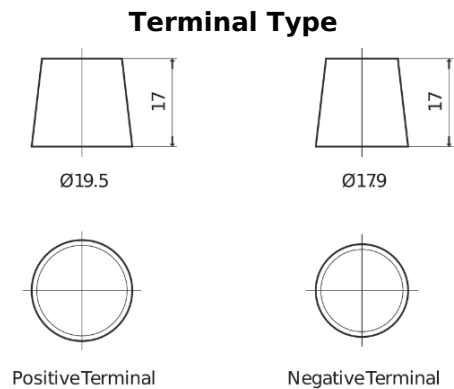

Product overview

Batteries for Marine and Leisure

Start SN900

Part number	SN900
Technology	Flooded
EAN/GTIN	3661024066068
Voltage	12 V
Capacity	140.0 Ah
CCA	800 A
MCA	900
Length	513 mm
Width	189 mm
Height	223 mm
Box size	D04
Polarity	ETN 3
Terminal Type	EN taper post
Hold Down	B0
Weights (subject of variation)	34.10 kg