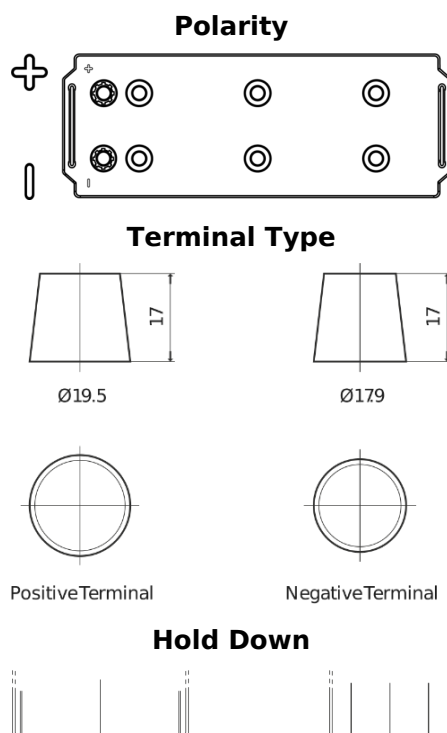

Product overview

Batteries for Marine and Leisure

Start SN900

Part number	SN900
Technology	Flooded
EAN/GTIN	3661024066068
Voltage	12 V
Capacity	140.0 Ah
CCA	800 A
MCA	900
Length	513 mm
Width	189 mm
Height	223 mm
Box size	D04
Polarity	ETN 3
Terminal Type	EN taper post
Hold Down	B0
Weights (subject of variation)	34.10 kg