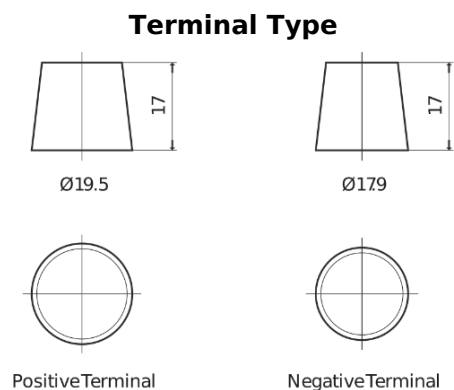

Product overview

Batteries for Marine and Leisure

Start SN750

Part number	SN750
Technology	Flooded
EAN/GTIN	3661024066082
Voltage	12 V
Capacity	74.0 Ah
CCA	680 A
MCA	750
Length	278 mm
Width	175 mm
Height	190 mm
Box size	L03
Polarity	ETN 0
Terminal Type	EN taper post
Hold Down	B13
Weights (subject of variation)	16.60 kg