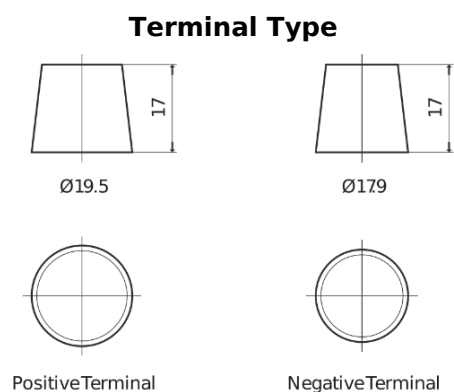

Product overview

Batteries for Marine and Leisure

Start SN750

Part number	SN750
Technology	Flooded
EAN/GTIN	3661024066082
Voltage	12 V
Capacity	74.0 Ah
CCA	680 A
MCA	750
Length	278 mm
Width	175 mm
Height	190 mm
Box size	L03
Polarity	ETN 0
Terminal Type	EN taper post
Hold Down	B13
Weights (subject of variation)	16.60 kg