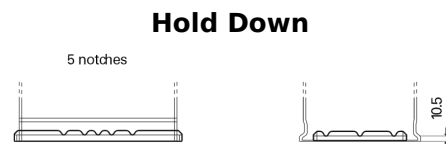

Product overview

Batteries for Marine and Leisure

Start SN750

Part number	SN750
Technology	Flooded
EAN/GTIN	3661024066082
Voltage	12 V
Capacity	74.0 Ah
CCA	680 A
MCA	750
Length	278 mm
Width	175 mm
Height	190 mm
Box size	L03
Polarity	ETN 0
Terminal Type	EN taper post
Hold Down	B13
Weights (subject of variation)	16.60 kg