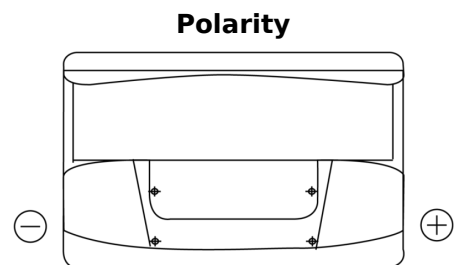

Product overview

Batteries for Marine and Leisure

Start SN750

Part number	SN750
Technology	Flooded
EAN/GTIN	3661024066082
Voltage	12 V
Capacity	74.0 Ah
CCA	680 A
MCA	750
Length	278 mm
Width	175 mm
Height	190 mm
Box size	L03
Polarity	ETN 0
Terminal Type	EN taper post
Hold Down	B13
Weights (subject of variation)	16.60 kg