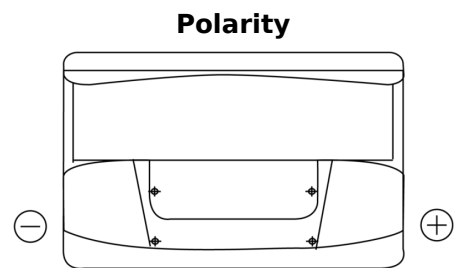

Product overview

Batteries for Marine and Leisure

Start SN750

Part number	SN750
Technology	Flooded
EAN/GTIN	3661024066082
Voltage	12 V
Capacity	74.0 Ah
CCA	680 A
MCA	750
Length	278 mm
Width	175 mm
Height	190 mm
Box size	L03
Polarity	ETN 0
Terminal Type	EN taper post
Hold Down	B13
Weights (subject of variation)	16.60 kg