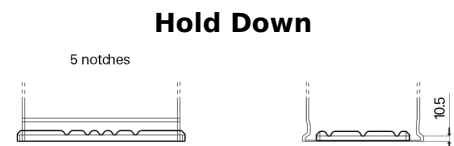

Product overview

Batteries for Marine and Leisure

Start SN750

Part number	SN750
Technology	Flooded
EAN/GTIN	3661024066082
Voltage	12 V
Capacity	74.0 Ah
CCA	680 A
MCA	750
Length	278 mm
Width	175 mm
Height	190 mm
Box size	L03
Polarity	ETN 0
Terminal Type	EN taper post
Hold Down	B13
Weights (subject of variation)	16.60 kg