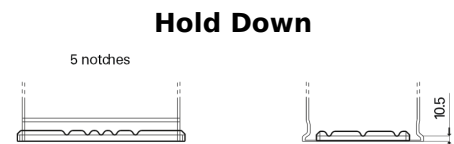

Product overview

Batteries for Marine and Leisure

Start SN750

Part number	SN750
Technology	Flooded
EAN/GTIN	3661024066082
Voltage	12 V
Capacity	74.0 Ah
CCA	680 A
MCA	750
Length	278 mm
Width	175 mm
Height	190 mm
Box size	L03
Polarity	ETN 0
Terminal Type	EN taper post
Hold Down	B13
Weights (subject of variation)	16.60 kg