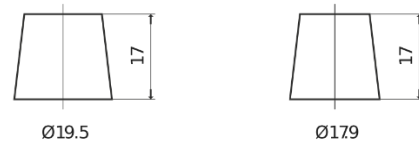

**Product overview**

Batteries for Marine and Leisure

**Start EN800**

Part number	EN800
Technology	Flooded
EAN/GTIN	3661024036351
Voltage	12 V
Capacity	90 Ah
CCA	720 A
MCA	800
Length	353 mm
Width	175 mm
Height	190 mm
Box size	L05
Polarity	ETN 0
Terminal Type	EN taper post
Hold Down	B13
Weights (subject of variation)	20.50 kg

**Polarity**

**Terminal Type**

Positive Terminal

Negative Terminal

**Hold Down**

Design, features and specifications are subject to change without notice. We disclaim any representation or warranty, express or implied, concerning the data or recommendations, and in no event shall be liable for any loss or damage claimed to have arisen as a result. Some products may not be available in your local market.