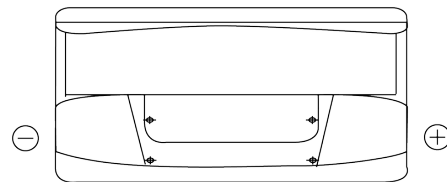

**Product overview**

Batteries for Marine and Leisure

**Start EN800**

Part number	EN800
Technology	Flooded
EAN/GTIN	3661024036351
Voltage	12 V
Capacity	90 Ah
CCA	720 A
MCA	800
Length	353 mm
Width	175 mm
Height	190 mm
Box size	L05
Polarity	ETN 0
Terminal Type	EN taper post
Hold Down	B13
Weights (subject of variation)	20.50 kg

**Polarity**

**Terminal Type**

Positive Terminal

Negative Terminal

**Hold Down**

Design, features and specifications are subject to change without notice. We disclaim any representation or warranty, express or implied, concerning the data or recommendations, and in no event shall be liable for any loss or damage claimed to have arisen as a result. Some products may not be available in your local market.