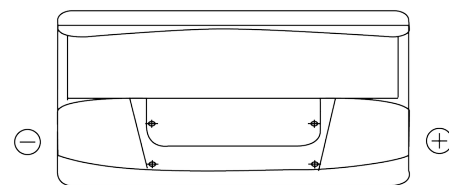

**Product overview**

Batteries for Marine and Leisure

**Start EN800**

Part number	EN800
Technology	Flooded
EAN/GTIN	3661024036351
Voltage	12 V
Capacity	90 Ah
CCA	720 A
MCA	800
Length	353 mm
Width	175 mm
Height	190 mm
Box size	L05
Polarity	ETN 0
Terminal Type	EN taper post
Hold Down	B13
Weights (subject of variation)	20.50 kg

**Polarity**

**Terminal Type**

Positive Terminal

Negative Terminal

**Hold Down**

Design, features and specifications are subject to change without notice. We disclaim any representation or warranty, express or implied, concerning the data or recommendations, and in no event shall be liable for any loss or damage claimed to have arisen as a result. Some products may not be available in your local market.