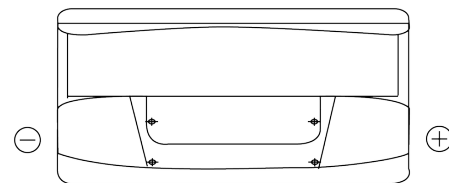

Product overview

Batteries for Cars

Classic EC900

Part number	EC900
Technology	Flooded
EAN/GTIN	3661024034838
Voltage	12 V
Capacity	90 Ah
CCA	720 A
Length	353 mm
Width	175 mm
Height	190 mm
Box size	L05
Polarity	ETN 0
Terminal Type	EN taper post
Hold Down	B13
Weights (subject of variation)	20.50 kg

Polarity

Terminal Type

Hold Down

Design, features and specifications are subject to change without notice. We disclaim any representation or warranty, express or implied, concerning the data or recommendations, and in no event shall be liable for any loss or damage claimed to have arisen as a result. Some products may not be available in your local market.