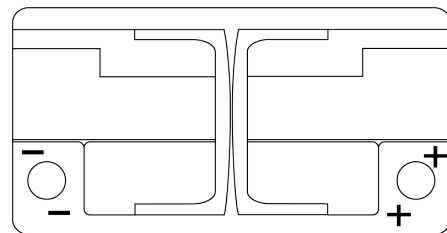

**Product overview**

Batteries for Cars

**EFB EL800**

Part number	EL800
Technology	EFB
EAN/GTIN	3661024035705
Voltage	12 V
Capacity	80 Ah
CCA	800 A
Length	315 mm
Width	175 mm
Height	190 mm
Box size	L04
Polarity	ETN 0
Terminal Type	EN taper post
Hold Down	B13
Weights (subject of variation)	22.10 kg

**Polarity**

**Terminal Type**

**Hold Down**

Design, features and specifications are subject to change without notice. We disclaim any representation or warranty, express or implied, concerning the data or recommendations, and in no event shall be liable for any loss or damage claimed to have arisen as a result. Some products may not be available in your local market.