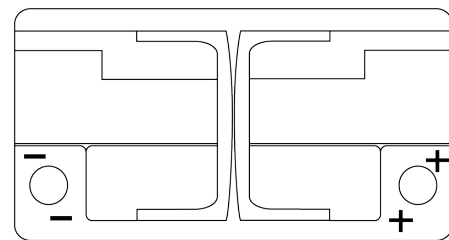

Product overview

Batteries for Cars

Premium EA900

| | |
|--------------------------------|---------------|
| Part number | EA900 |
| Technology | Flooded |
| EAN/GTIN | 3661024036450 |
| Voltage | 12 V |
| Capacity | 90 Ah |
| CCA | 720 A |
| Length | 315 mm |
| Width | 175 mm |
| Height | 190 mm |
| Box size | L04 |
| Polarity | ETN 0 |
| Terminal Type | EN taper post |
| Hold Down | B13 |
| Weights (subject of variation) | 19.70 kg |

Polarity

Terminal Type

Positive Terminal

Negative Terminal

Hold Down

Design, features and specifications are subject to change without notice. We disclaim any representation or warranty, express or implied, concerning the data or recommendations, and in no event shall be liable for any loss or damage claimed to have arisen as a result. Some products may not be available in your local market.