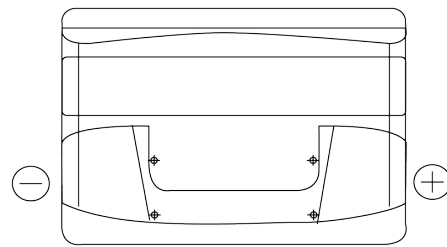

**Product overview**

Batteries for Cars

**Technica TB800**

Part number	TB800
Technology	Flooded
EAN/GTIN	3661024056465
Voltage	12 V
Capacity	80 Ah
CCA	640 A
Length	315 mm
Width	175 mm
Height	190 mm
Box size	L04
Polarity	ETN 0
Terminal Type	EN taper post
Hold Down	B13
Weights (subject of variation)	19.00 kg

**Polarity**

**Terminal Type**

Positive Terminal

Negative Terminal

**Hold Down**

Design, features and specifications are subject to change without notice. We disclaim any representation or warranty, express or implied, concerning the data or recommendations, and in no event shall be liable for any loss or damage claimed to have arisen as a result. Some products may not be available in your local market.