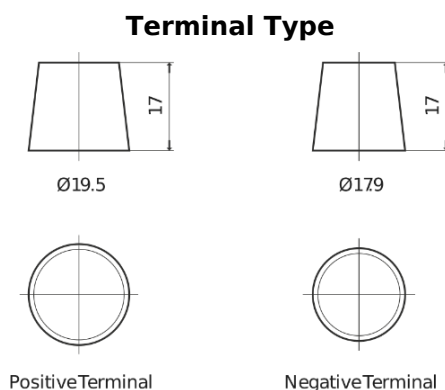

**Product overview**

Batteries for Trucks, Buses, Construction, Agriculture

**PowerPRO Agri&Construction SJ1723**

Part number	SJ1723
Technology	Flooded
EAN/GTIN	3661024066495
Voltage	12 V
Capacity	172.0 Ah
CCA	1390 A
Length	513 mm
Width	223 mm
Height	223 mm
Box size	D05
Polarity	ETN 3
Terminal Type	EN taper post
Hold Down	B0
Weights (subject of variation)	48.80 kg