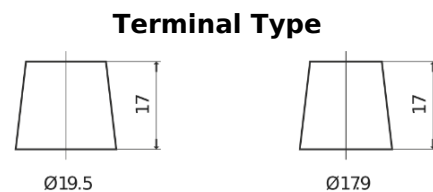

Product overview

Batteries for Trucks, Buses, Construction, Agriculture

PowerPRO Agri&Construction SJ1523

Part number	SJ1523
Technology	Flooded
EAN/GTIN	3661024066518
Voltage	12 V
Capacity	152.0 Ah
CCA	1130 A
Length	513 mm
Width	189 mm
Height	223 mm
Box size	D04
Polarity	ETN 3
Terminal Type	EN taper post
Hold Down	B0
Weights (subject of variation)	40.30 kg