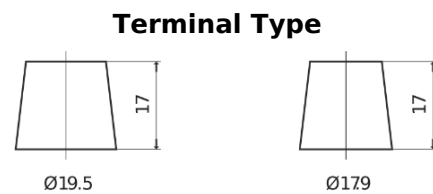

**Product overview**

Batteries for Trucks, Buses, Construction, Agriculture

**PowerPRO Agri&Construction SJ1523**

Part number	SJ1523
Technology	Flooded
EAN/GTIN	3661024066518
Voltage	12 V
Capacity	152.0 Ah
CCA	1130 A
Length	513 mm
Width	189 mm
Height	223 mm
Box size	D04
Polarity	ETN 3
Terminal Type	EN taper post
Hold Down	B0
Weights (subject of variation)	40.30 kg