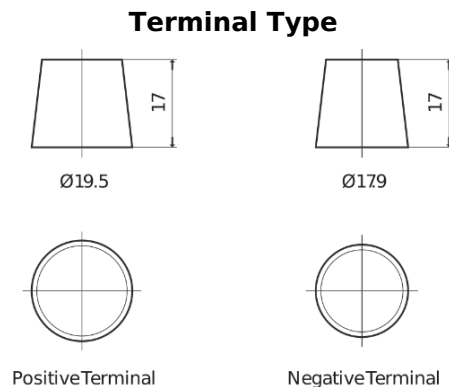

**Product overview**

Batteries for Trucks, Buses, Construction, Agriculture

**StartPRO SG2254**

Part number	SG2254
Technology	Flooded
EAN/GTIN	3661024066594
Voltage	12 V
Capacity	225.0 Ah
CCA	1200 A
Length	518 mm
Width	274 mm
Height	240 mm
Box size	D06
Polarity	ETN 4
Terminal Type	EN taper post
Hold Down	B0
Weights (subject of variation)	54.90 kg