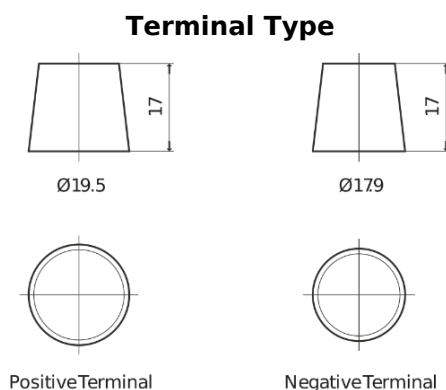

**Product overview**

Batteries for Trucks, Buses, Construction, Agriculture

**StartPRO SG2253**

|                                |               |
|--------------------------------|---------------|
| Part number                    | SG2253        |
| Technology                     | Flooded       |
| EAN/GTIN                       | 3661024066587 |
| Voltage                        | 12 V          |
| Capacity                       | 225.0 Ah      |
| CCA                            | 1200 A        |
| Length                         | 518 mm        |
| Width                          | 274 mm        |
| Height                         | 240 mm        |
| Box size                       | D06           |
| Polarity                       | ETN 3         |
| Terminal Type                  | EN taper post |
| Hold Down                      | B0            |
| Weights (subject of variation) | 54.90 kg      |